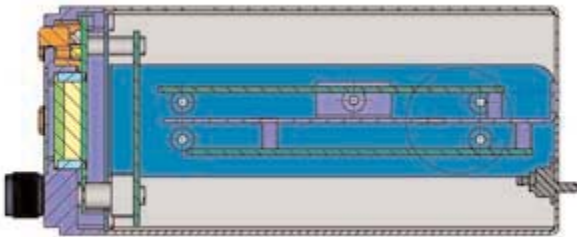

XCOM VHF TRANSCEIVER Layout Drawings

Exploded View of the radio's assembly components

The three views of the XCOM 760

The face panel layout - showing the soft touch switches