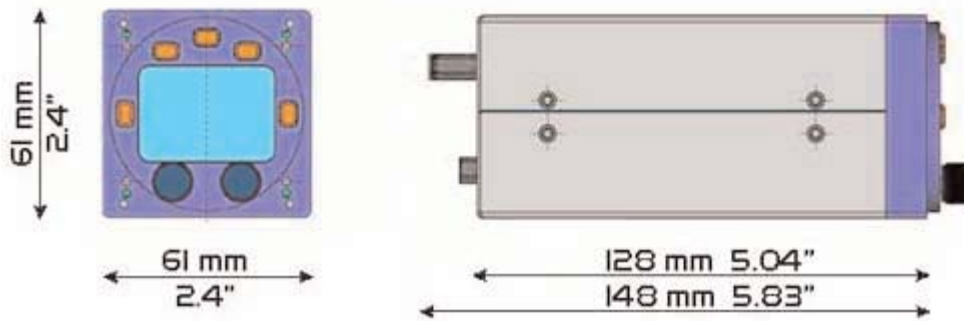

XCOM VHF TRANSCEIVER Layout Drawings

Exploded View of the radio's assembly components

The three views of the XCOM 760

The face panel layout - showing the soft touch switches