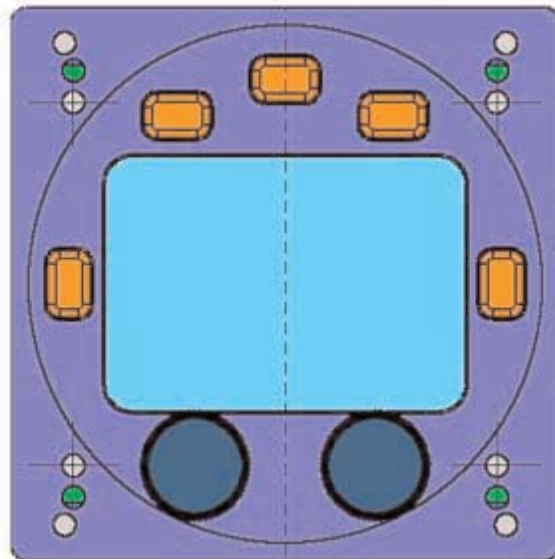

XCOM VHF TRANSCEIVER Layout Drawings

Exploded View of the radio's assembly components

The three views of the XCOM 760

The face panel layout - showing the soft touch switches