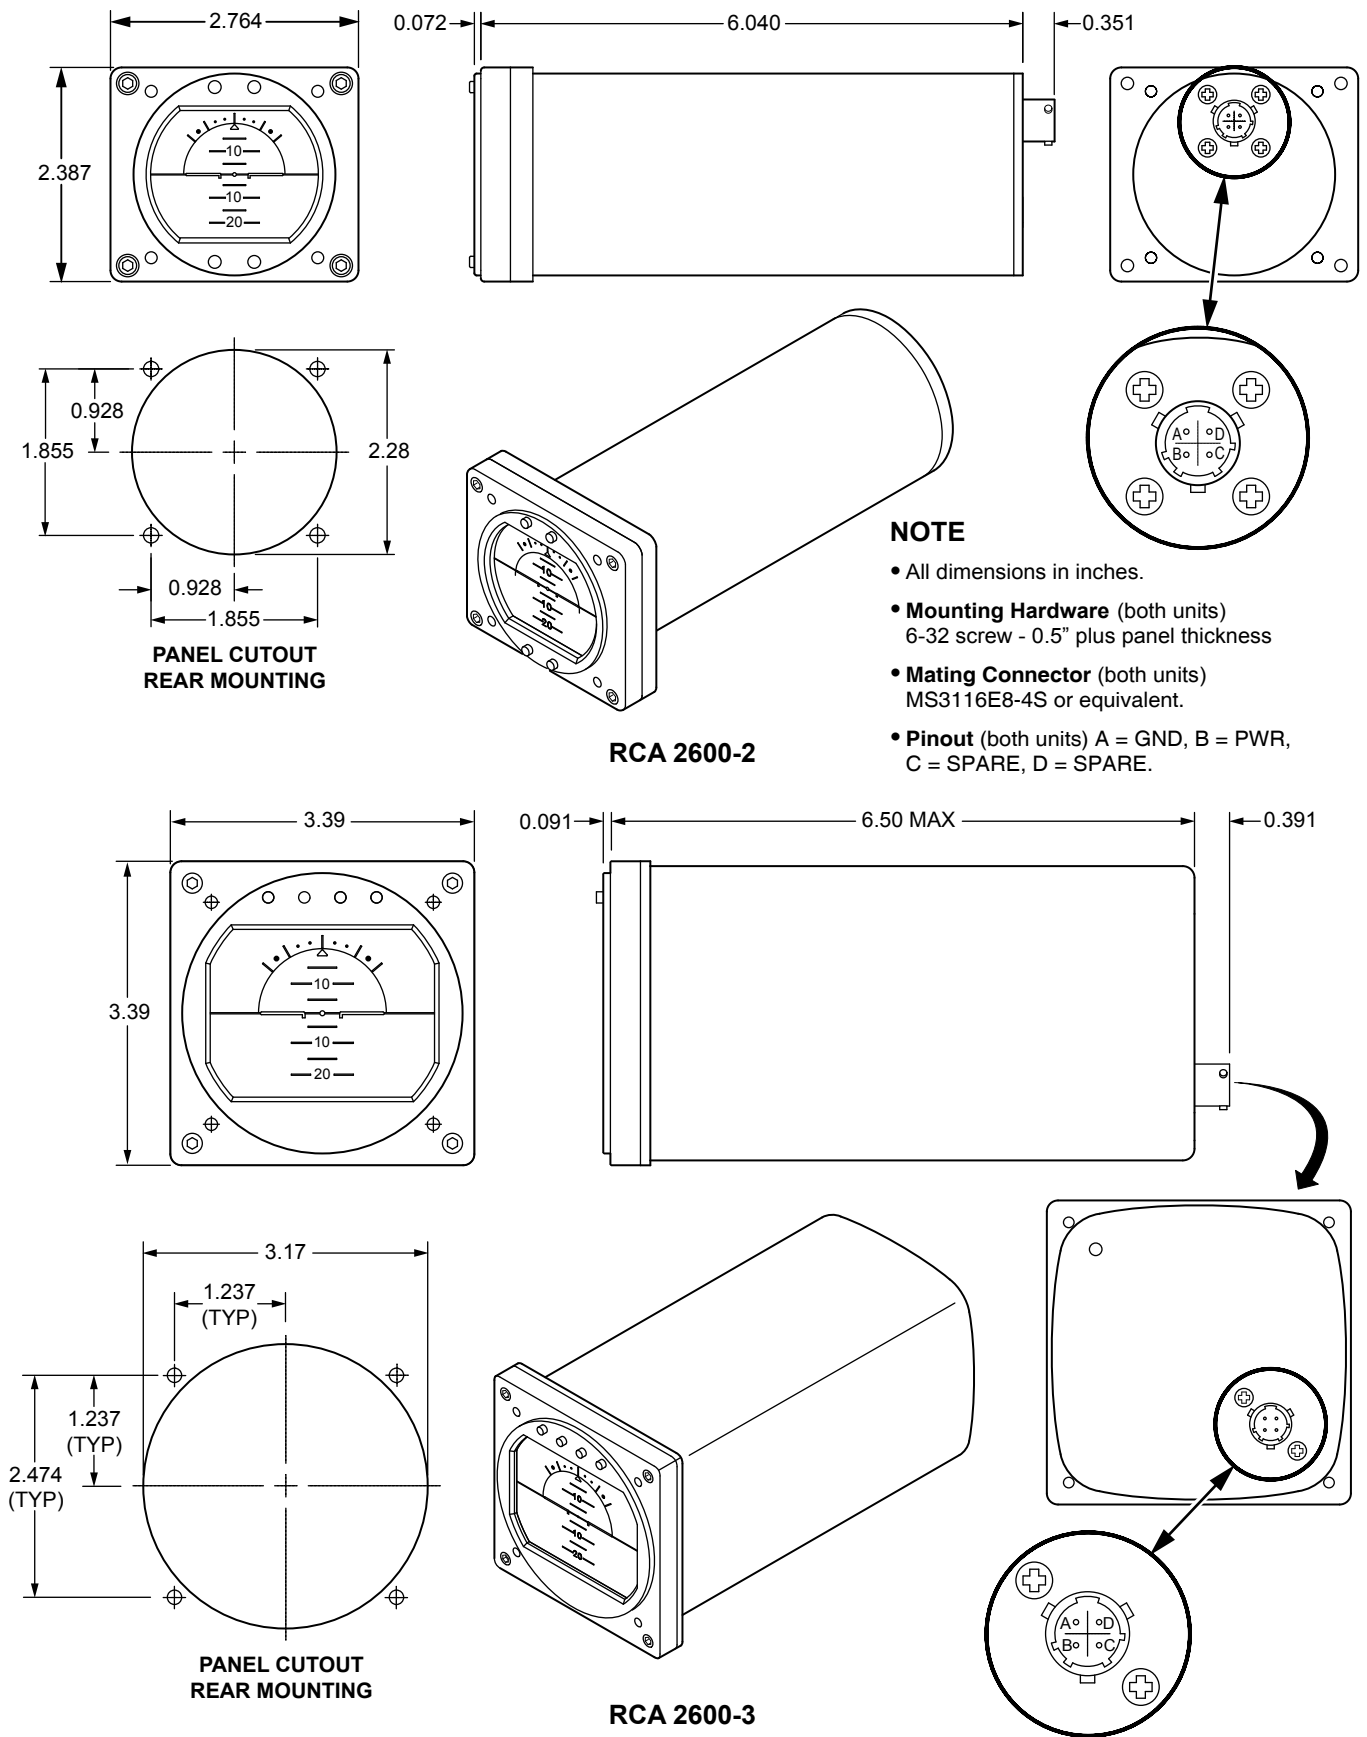

- 360 DEGREES OF PITCH AND ROLL
- MULTI-VOLT OPERATION (9 TO 32 VOLTS)
- FITS ANY STANDARD CUTOUT
- BRIGHT, HIGHLY VISIBLE LCD DISPLAY
- TOTALLY DIGITAL - NO MOVING PARTS
- 3 AND 2 INCH MODELS AVAILABLE
- ADJUSTABLE BRIGHTNESS
- LIGHTWEIGHT 2"= 8.5oz. & 3"= 16oz.

Figure 1, General Dimensions of the RCA 2600-2 and RCA 2600-3