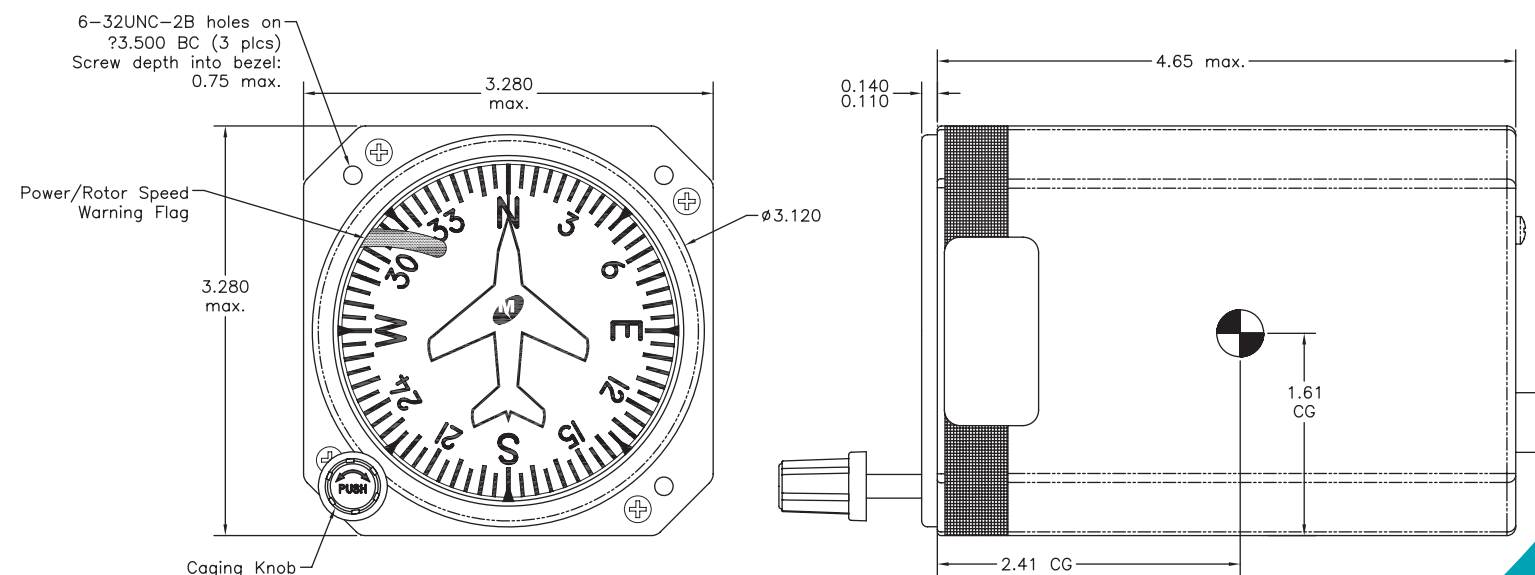

ELECTRIC DIRECTIONAL GYRO

3300 SERIES

MANUFACTURED BY MID-CONTINENT INSTRUMENTS

3300-10

- New design is more efficient and reliable
- Weighs just 1.9 lbs. – One pound less than most electric directional gyros
- Multi-voltage 10–32 volt DC, remains valid until the aircraft main battery discharges to 10VDC
- Direct replacement for many AIM205 and RC Allen RC15A units
- Designed specifically for use in high vibration applications
- Warning flag monitors rotor speed and power input
- Anti-reflective glass enhances visibility and reduces fatigue
- Worldwide support program
- Approved to FAA TSO-C5e and RTCA DO-160E
- Requires less than half the power of standard DG units
- Exceptional RTCA DO-160E HIRF immunity
- Long-life LED lighting, user selectable to 5, 14 or 28 volt input
- Designed and built in Wichita, Kansas, USA
- One year limited warranty

ELECTRIC DIRECTIONAL GYRO

3300 SERIES

MANUFACTURED BY MID-CONTINENT INSTRUMENTS

SPECIFICATIONS

- Power Input:** 10 – 32 VDC
- Current Rating:** At 14 VDC Start: 1.4A Max., Run: 0.44A nominal
At 28 VDC Start: 0.6A Max., Run: 0.22A nominal
- Lighting:** Internal LED lighting switchable to 5, 14 or 28 VDC input; wired through main connector
- Weight:** 1.9 lbs.
- Length:** 4.7 inches
- MTBF:** 2,500 hours
- Temperature Range:** –40°C to +55°C (–40°F to 130°F)
- Altitude:** –15,000 to +50,000 feet
- Connector:** MS3116E8-4P
- Mating Connector:** MS3116F8-4S or equivalent (P/N 9015514)
- Color:** Index Marks, Text, Symbolic Airplane, Logo: White
Bezel, Dial Background: Black
Power/Speed Warning Flag: Red
- Glass:** Special HEA anti-reflective coating
- Mounting:** Rear panel mount in standard 31/8" round panel cutout