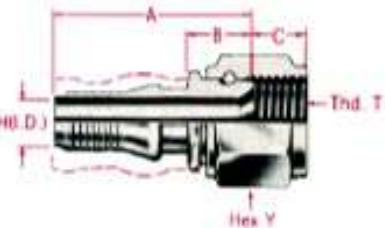

Flared Fittings

Socket
AE21498 (Code)

Socket must be ordered separately under Aeroquip Part Number AE21498 (letter size code same as nipple assembly)

HOSE	Nipple assembly	max A	B	C	nom D	min H	F/R**	thread T	hex Y	Weight lbs.
AE240-3	AE21496B	1.12	.24	.34		.090		.3750-24	.50	.039
666-4*	AE21740E	1.10	.24	.34		.110		.3750-24	.50	.050
666-4	AE21496E	1.12	.25	.37		.132		.4375-20	.56	.050
666-5	AE21496F	1.26	.31	.38		.193		.5000-20	.62	.065
666-6	AE21496G	1.37	.34	.38		.256		.5625-18	.69	.078
666-8	AE21496H	1.53	.44	.43		.340		.7500-16	.88	.137
666-10	AE21496J	1.75	.56	.50		.430		.875-14	1.00	.191
666-12	AE21496K	1.96	.46	.57		.548		1.0625-12	1.25	.297
667-16	AE21496M	2.32	.60	.60		.778		1.3125-12	1.50	.464

Straight