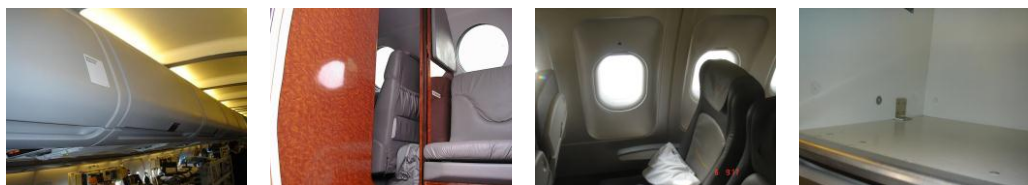

I N T E R N A T I O N A L
SKYWASH
SUPER EFFICIENT CLEANING SOLUTIONS

Application:

Cleaning walls, seats, windows

Spray on or wipe on and wipe off with dry clean cloths.
Do not rinse.