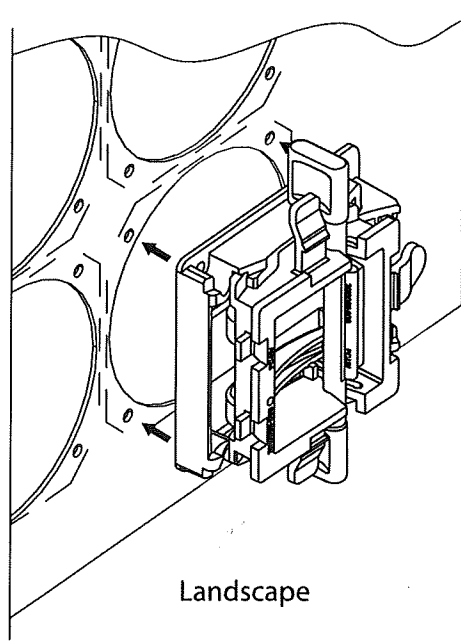

## Base Mount Tilt

## Spec Sheet

Rev 03/30/2018

Width: 2.89 in  
Height: 3.08 in  
Depth: 1.17 in

Weight: 2.0 ounces  
(less mounting hardware)

**Fits in a standard Instrument Panel**

iPad holder not included

Mounting drawings  
it NOT TO SCALE

SCALE 1:1