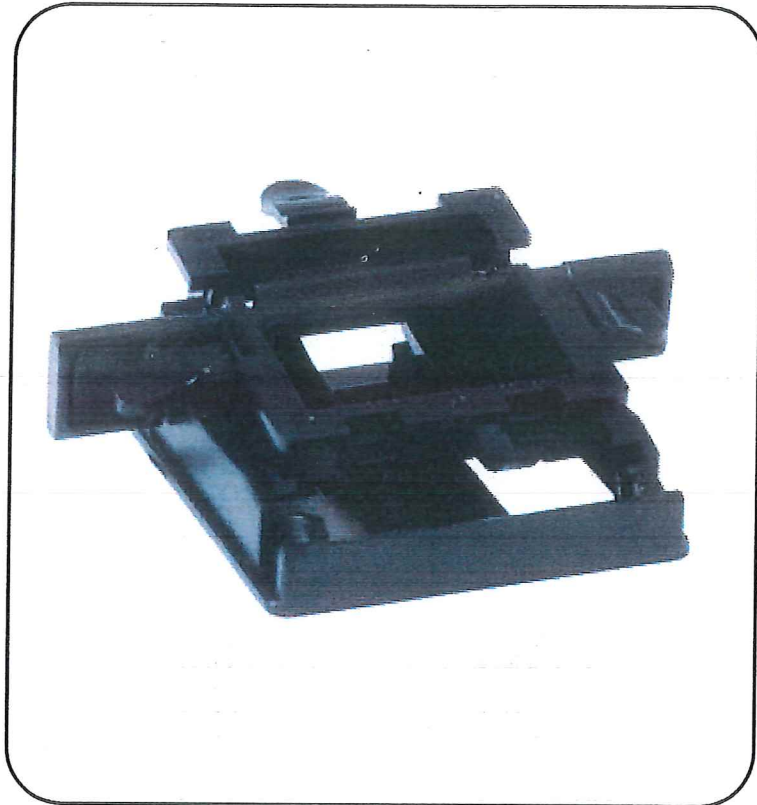

## Base Mount Tilt

## Spec Sheet

Rev 03/30/2018

Width: 2.89 in  
Height: 3.08 in  
Depth: 1.17 in

Weight: 2.0 ounces  
(less mounting hardware)

**Fits in a standard Instrument Panel**

iPad holder not included

Mounting drawings  
it NOT TO SCALE

SCALE 1:1