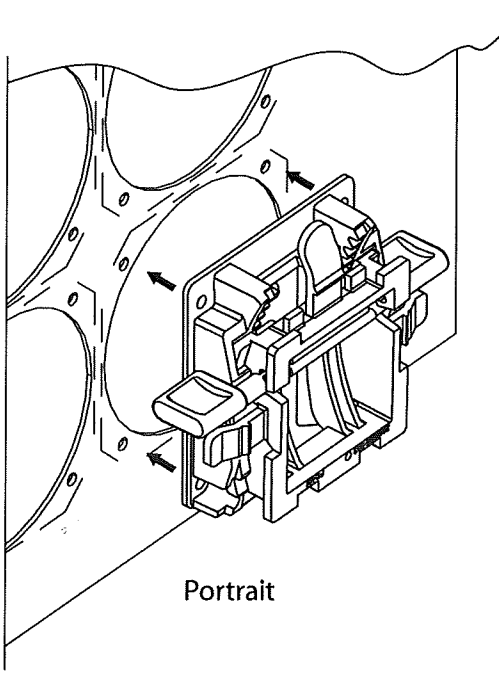

## Base Mount Tilt

## Spec Sheet

Rev 03/30/2018

Width: 2.89 in  
Height: 3.08 in  
Depth: 1.17 in

Weight: 2.0 ounces  
(less mounting hardware)

**Fits in a standard Instrument Panel**

iPad holder not included

Mounting drawings  
it NOT TO SCALE

SCALE 1:1