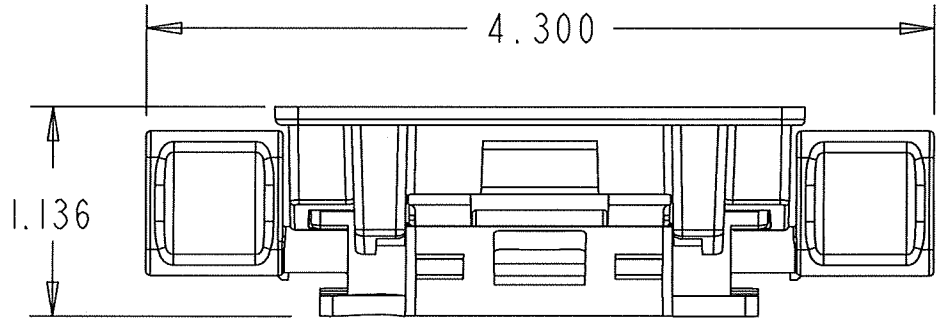

## Base Mount Tilt

## Spec Sheet

Rev 03/30/2018

Width: 2.89 in  
Height: 3.08 in  
Depth: 1.17 in

Weight: 2.0 ounces  
(less mounting hardware)

**Fits in a standard Instrument Panel**

iPad holder not included

Mounting drawings  
it NOT TO SCALE

SCALE 1:1