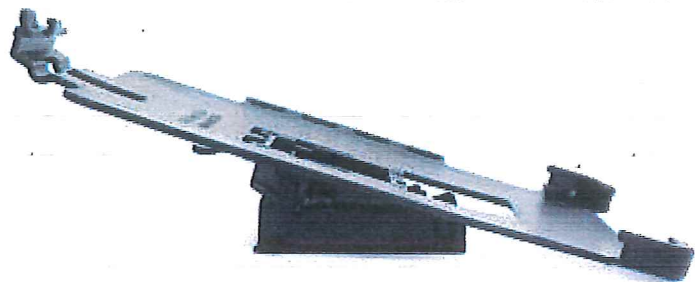

## Base Mount Tilt

## Spec Sheet

Rev 03/30/2018

Width: 2.89 in  
Height: 3.08 in  
Depth: 1.17 in

Weight: 2.0 ounces  
(less mounting hardware)

**Fits in a standard Instrument Panel**

iPad holder not included

Mounting drawings  
it NOT TO SCALE

SCALE 1:1