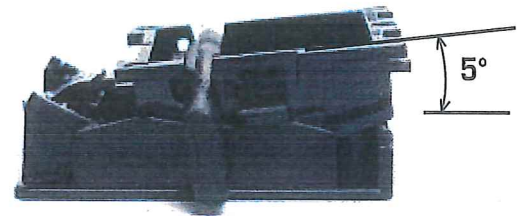

## Base Mount Tilt

## Spec Sheet

Rev 03/30/2018

Width: 2.89 in  
Height: 3.08 in  
Depth: 1.17 in

Weight: 2.0 ounces  
(less mounting hardware)

**Fits in a standard Instrument Panel**

iPad holder not included

Mounting drawings  
it NOT TO SCALE