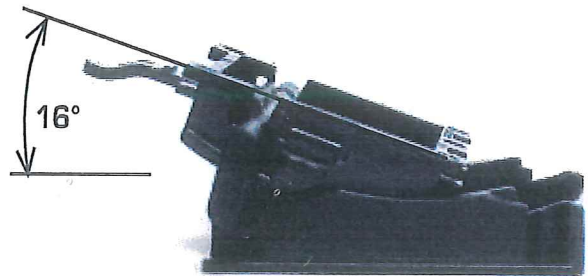

## Base Mount Tilt

## Spec Sheet

Rev 03/30/2018

Width: 2.89 in  
Height: 3.08 in  
Depth: 1.17 in

Weight: 2.0 ounces  
(less mounting hardware)

**Fits in a standard Instrument Panel**

iPad holder not included

Mounting drawings  
it NOT TO SCALE

SCALE 1:1