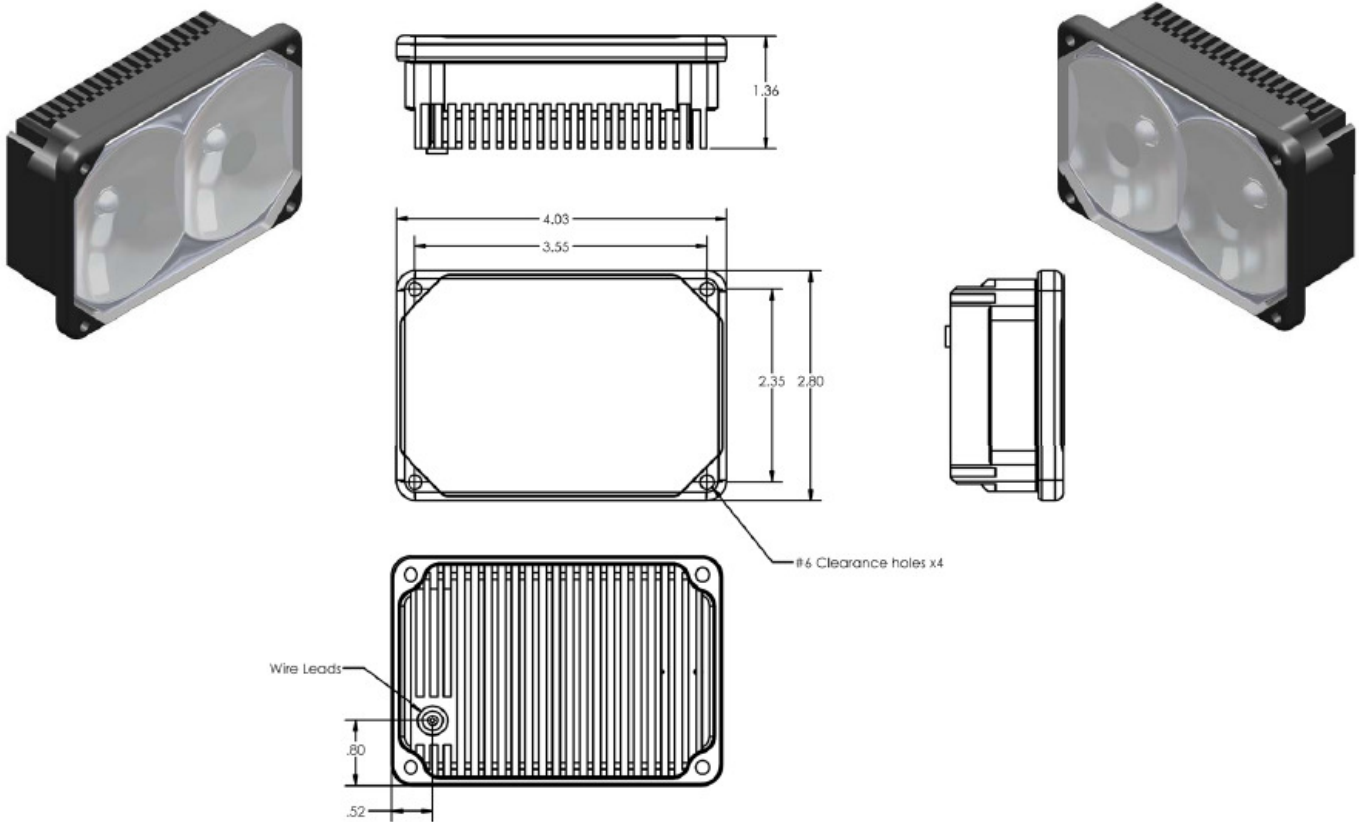

Product Datasheet

Sunbeam Landing/Taxi/Recognition Light

90-1000

Voltage Range: 9-36VDC
 Current Draw at 12VDC: 1.8 Amps at 14V
 Power Consumption: 25 Watts Max
 Pulse Light Feature: Built In
 Wig Wag Sync: Built In
 Thermal Protection: Built In
 Candela: 55,000+
 Beam Angle: 6 Degrees
 Total LED Lumens: 1600+
 LED Count: 2

Height: 2.8"
 Width: 4.03"
 Depth: 1.36"
 Weight: 8 Oz
 Heat Sink Material: Black Anodized Aluminum
 Lens Material: Polycarbonate
 Screw Mount: 4x 6-32 Face
 Rated Life: 50,000 Hours
 Temperature Range: -55C to +70C