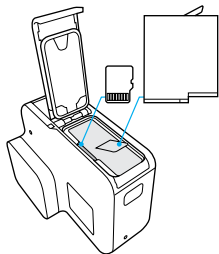

SET UP

Insert a microSD™ card (sold separately) + battery.

NOTICE

Power on the camera.

Take the camera tour.

CAPTURE VIDEO + PHOTOS

Select desired camera mode with the touch display or Mode button.

Press the Shutter button to start and stop recording.

TIP