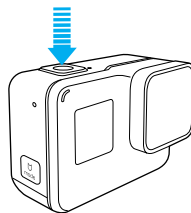

Press the Shutter button to start and stop recording.