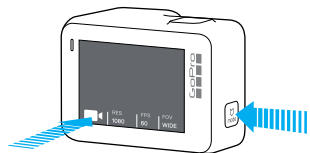

CAPTURE VIDEO + PHOTOS

Select desired camera mode with the touch display or Mode button.