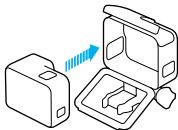

HERO 5

BLACK

LET'S GET STARTED

Complete user manual available at gopro.com/help.

SET UP

Insert a microSD™ card (sold separately) + battery.

NOTICE

The camera is not waterproof when the doors are open.

CAMERA MOUNTING

Curved Adhesive Mount

Apply an adhesive mount to a clean surface at room temperature.

Insert the camera into the mounting frame.

Click the mounting buckle into the adhesive mount.

MOBILE APPS