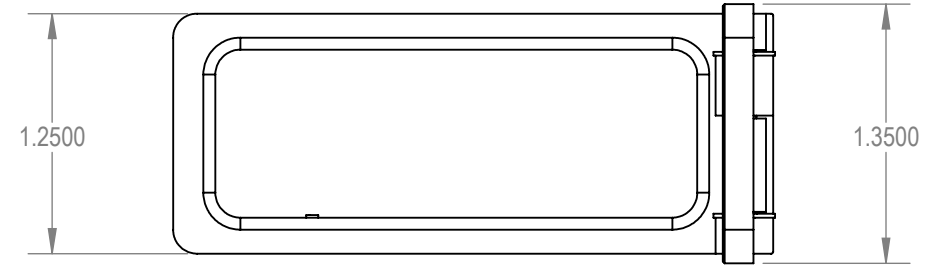

REV.	DESCRIPTION	DATE	DRAWN
------	-------------	------	-------

CLOSED POSITION

45 DEGREES

MAX OPEN

UNLESS OTHERWISE SPECIFIED: UNITS ARE IN INCHES AND TOLERANCES ON DIMENSIONS ARE IN INCHES  .X = ±.03 .XX = ±.01 .XXX = ±.005 DEG. = ±1° DEG. = ±1° X/X = ± 1/16	DRAWN:	PROJECT:
	DATE: 11/18/2014	TITLE:
<b>PROPRIETARY AND CONFIDENTIAL</b> THE INFORMATION CONTAINED IN THIS DRAWING IS THE SOLE PROPERTY OF DEPOTSTAR. ANY REPRODUCTION IN PART OR AS A WHOLE WITHOUT THE WRITTEN PERMISSION OF DEPOTSTAR IS PROHIBITED.	SHEET: 1	PART #
	SCALE: 1:1	
	SIZE: B	DSTR-AOA-9075K (Valkyrie Heads up Kit)
QUANTITY:	MATERIAL:	