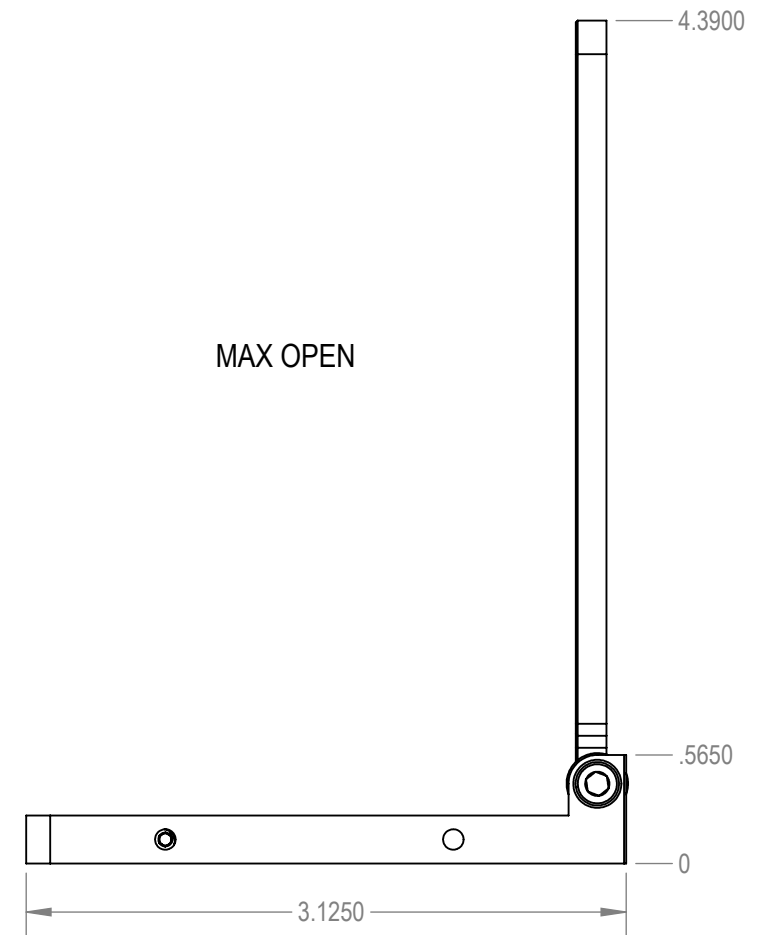

REV.	DESCRIPTION	DATE	DRAWN
------	-------------	------	-------

CLOSED POSITION

45 DEGREES

MAX OPEN

UNLESS OTHERWISE SPECIFIED: UNITS ARE IN INCHES AND TOLERANCES ON DIMENSIONS ARE IN INCHES  .X = ±.03 .XX = ±.01 .XXX = ±.005 DEG. = ±1° DEG. = ±1° X/X = ± 1/16	DRAWN:	PROJECT:
	DATE: 11/18/2014	TITLE:
<b>PROPRIETARY AND CONFIDENTIAL</b> THE INFORMATION CONTAINED IN THIS DRAWING IS THE SOLE PROPERTY OF DEPOTSTAR. ANY REPRODUCTION IN PART OR AS A WHOLE WITHOUT THE WRITTEN PERMISSION OF DEPOTSTAR IS PROHIBITED.	SHEET: 1	PART #
	SCALE: 1:1	
	SIZE: B	DSTR-AOA-9075K (Valkyrie Heads up Kit)
QUANTITY:	MATERIAL:	