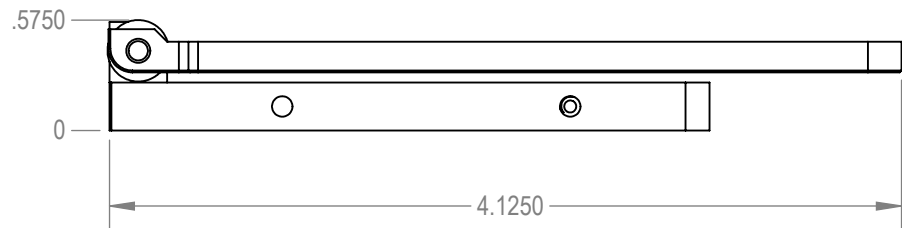

REV.	DESCRIPTION	DATE	DRAWN
------	-------------	------	-------

CLOSED POSITION

45 DEGREES

MAX OPEN

UNLESS OTHERWISE SPECIFIED: UNITS ARE IN INCHES AND TOLERANCES ON DIMENSIONS ARE IN INCHES  .X = ±.03 .XX = ±.01 .XXX = ±.005 DEG. = ±1° DEG. = ±1° X/X = ± 1/16	DRAWN:	PROJECT:
	DATE: 11/18/2014	TITLE:
<b>PROPRIETARY AND CONFIDENTIAL</b> THE INFORMATION CONTAINED IN THIS DRAWING IS THE SOLE PROPERTY OF DEPOTSTAR. ANY REPRODUCTION IN PART OR AS A WHOLE WITHOUT THE WRITTEN PERMISSION OF DEPOTSTAR IS PROHIBITED.	SHEET: 1	PART #
	SCALE: 1:1	
	SIZE: B	DSTR-AOA-9075K (Valkyrie Heads up Kit)
QUANTITY:	MATERIAL:	