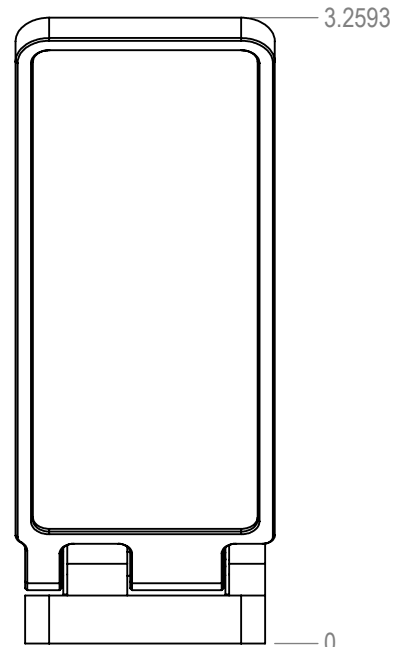

REV.	DESCRIPTION	DATE	DRAWN
------	-------------	------	-------

CLOSED POSITION

45 DEGREES

MAX OPEN

UNLESS OTHERWISE SPECIFIED: UNITS ARE IN INCHES AND TOLERANCES ON DIMENSIONS ARE IN INCHES  .X = ±.03 .XX = ±.01 .XXX = ±.005 DEG. = ±1° DEG. = ±1° X/X = ± 1/16	DRAWN:	PROJECT:
	DATE: 11/18/2014	TITLE:
<b>PROPRIETARY AND CONFIDENTIAL</b> THE INFORMATION CONTAINED IN THIS DRAWING IS THE SOLE PROPERTY OF DEPOTSTAR. ANY REPRODUCTION IN PART OR AS A WHOLE WITHOUT THE WRITTEN PERMISSION OF DEPOTSTAR IS PROHIBITED.	SHEET: 1	PART #
	SCALE: 1:1	
	SIZE: B	DSTR-AOA-9075K (Valkyrie Heads up Kit)
QUANTITY:	MATERIAL:	