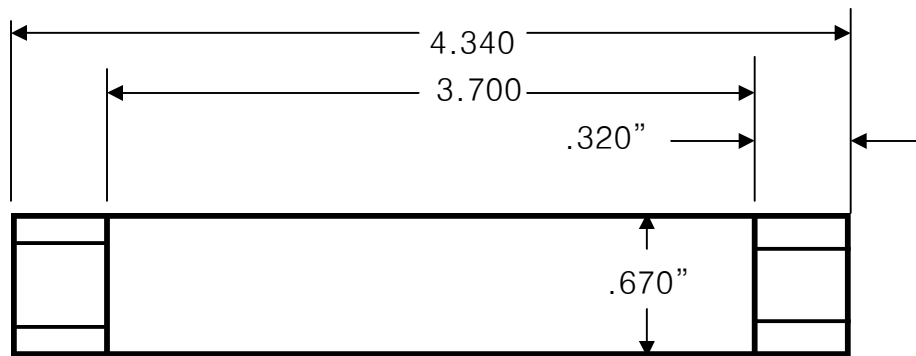

7703 4" JUNCTION BLOCK DIMENSIONS

SIDE VIEW OF CAP NUTS