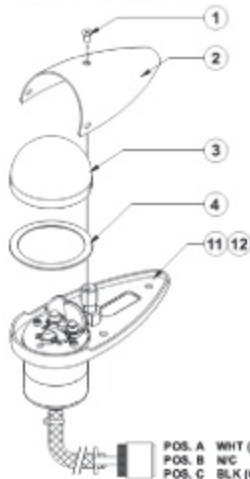

Models:  
7110501, 7110502

Models:  
7110503, 7110504

Models:  
7110505, 7110506

Models:  
7110511, 7110512

QTY	QTY	QTY	QTY	QTY	QTY	QTY	QTY	QTY	ITEM	PART NUMBER	DESCRIPTION
							*			01-077 1105-01	7110501 LED FORWARD POS. LIGHT - 14V (GRN)
						*				01-077 1105-02	7110502 LED FORWARD POS. LIGHT - 14V (RED)
				*						01-077 1105-03	7110503 LED FORWARD POS. LIGHT - 28V (GRN)
			*							01-077 1105-04	7110504 LED FORWARD POS. LIGHT - 28V (RED)
		*								01-077 1105-11	7110511 LED FORWARD POS. LIGHT - 28V (GRN) w/SHIELD CABLE
	*									01-077 1105-12	7110512 LED FORWARD POS. LIGHT - 28V (RED) w/SHIELD CABLE
*										01-077 1105-05	7110505 LED FORWARD POS. LIGHT - 28V (GRN) w/CONNECTOR
*										01-077 1105-06	7110506 LED FORWARD POS. LIGHT - 28V (RED) w/CONNECTOR