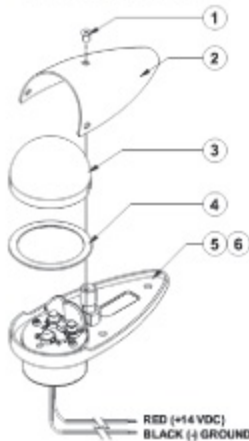

Models:  
7110501, 7110502

Models:  
7110503, 7110504

Models:  
7110505, 7110506

Models:  
7110511, 7110512

QTY	QTY	QTY	QTY	QTY	QTY	QTY	QTY	QTY	ITEM	PART NUMBER	DESCRIPTION
							*			01-077 1105-01	7110501 LED FORWARD POS. LIGHT - 14V (GRN)
						*				01-077 1105-02	7110502 LED FORWARD POS. LIGHT - 14V (RED)
				*						01-077 1105-03	7110503 LED FORWARD POS. LIGHT - 28V (GRN)
			*							01-077 1105-04	7110504 LED FORWARD POS. LIGHT - 28V (RED)
		*								01-077 1105-11	7110511 LED FORWARD POS. LIGHT - 28V (GRN) w/SHIELD CABLE
	*									01-077 1105-12	7110512 LED FORWARD POS. LIGHT - 28V (RED) w/SHIELD CABLE
*										01-077 1105-05	7110505 LED FORWARD POS. LIGHT - 28V (GRN) w/CONNECTOR
*										01-077 1105-06	7110506 LED FORWARD POS. LIGHT - 28V (RED) w/CONNECTOR