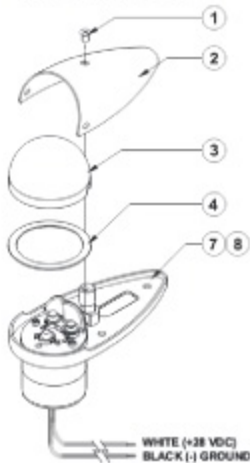

Models:  
7110501, 7110502

Models:  
7110503, 7110504

Models:  
7110505, 7110506

Models:  
7110511, 7110512

QTY	QTY	QTY	QTY	QTY	QTY	QTY	QTY	QTY	ITEM	PART NUMBER	DESCRIPTION
							*			01-077 1105-01	7110501 LED FORWARD POS. LIGHT - 14V (GRN)
						*				01-077 1105-02	7110502 LED FORWARD POS. LIGHT - 14V (RED)
				*						01-077 1105-03	7110503 LED FORWARD POS. LIGHT - 28V (GRN)
			*							01-077 1105-04	7110504 LED FORWARD POS. LIGHT - 28V (RED)
		*								01-077 1105-11	7110511 LED FORWARD POS. LIGHT - 28V (GRN) w/SHIELD CABLE
	*									01-077 1105-12	7110512 LED FORWARD POS. LIGHT - 28V (RED) w/SHIELD CABLE
*										01-077 1105-05	7110505 LED FORWARD POS. LIGHT - 28V (GRN) w/CONNECTOR
*										01-077 1105-06	7110506 LED FORWARD POS. LIGHT - 28V (RED) w/CONNECTOR