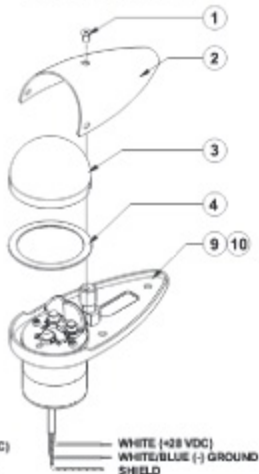

Models:  
7110501, 7110502

Models:  
7110503, 7110504

Models:  
7110505, 7110506

Models:  
7110511, 7110512

QTY	QTY	QTY	QTY	QTY	QTY	QTY	QTY	QTY	ITEM	PART NUMBER	DESCRIPTION
							*			01-077 1105-01	7110501 LED FORWARD POS. LIGHT - 14V (GRN)
						*				01-077 1105-02	7110502 LED FORWARD POS. LIGHT - 14V (RED)
				*						01-077 1105-03	7110503 LED FORWARD POS. LIGHT - 28V (GRN)
			*							01-077 1105-04	7110504 LED FORWARD POS. LIGHT - 28V (RED)
		*								01-077 1105-11	7110511 LED FORWARD POS. LIGHT - 28V (GRN) w/SHIELD CABLE
	*									01-077 1105-12	7110512 LED FORWARD POS. LIGHT - 28V (RED) w/SHIELD CABLE
*										01-077 1105-05	7110505 LED FORWARD POS. LIGHT - 28V (GRN) w/CONNECTOR
*										01-077 1105-06	7110506 LED FORWARD POS. LIGHT - 28V (RED) w/CONNECTOR