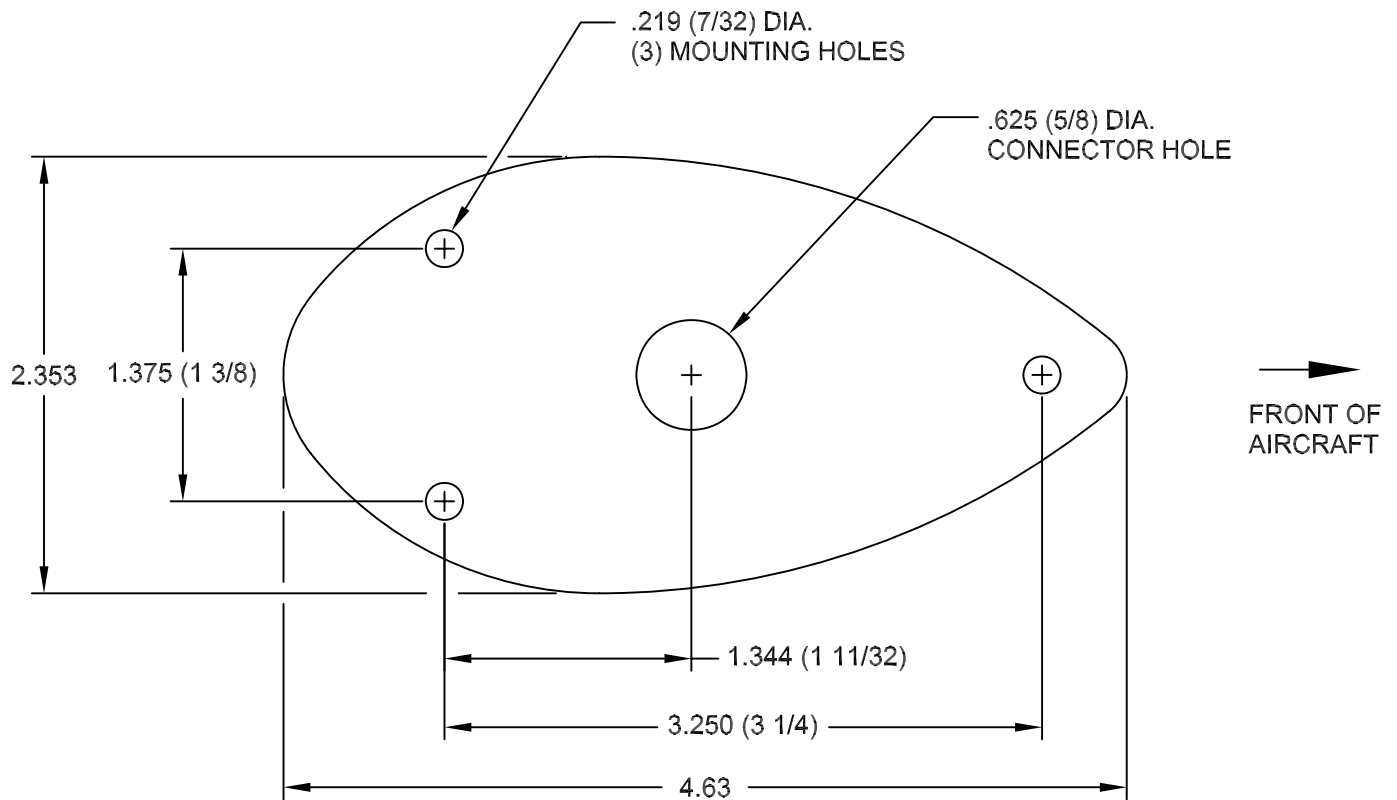

REVISED APRIL, 2009

AV-529

FOOTPRINT DRAWING

THIS IS NOT A TEMPLATE
DO NOT SCALE
ALL DIMENSIONS ARE IN INCHES

MOUNTING HARDWARE, MOUNTING PAD AND
BACK-UP PLATE ARE SUPPLIED WITH ANTENNA