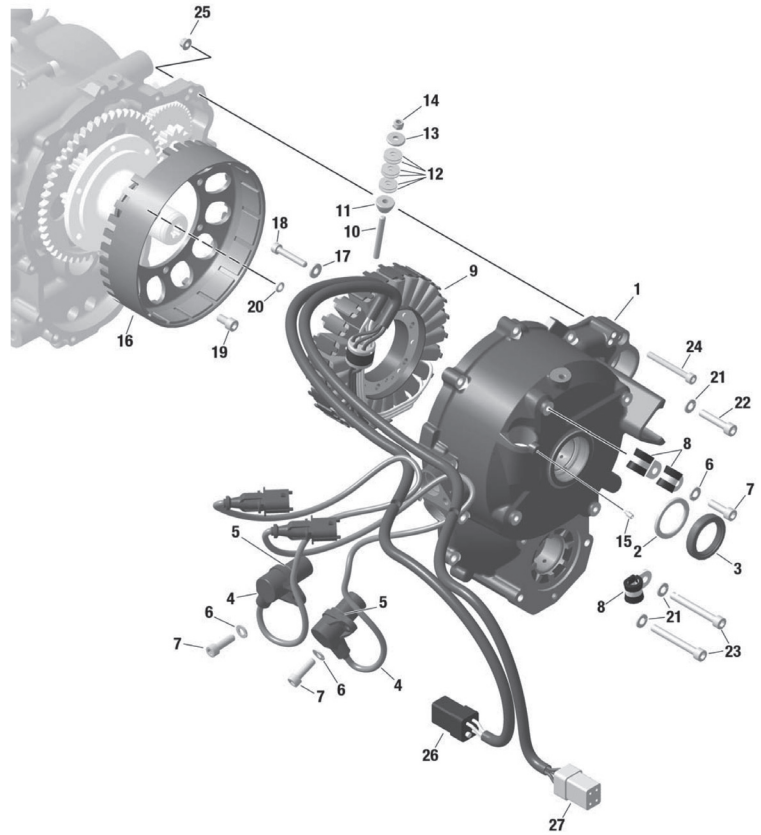

RTX

IGNITION HOUSING, STATOR, RECTIFIER REGULATOR, CRANKSHAFT POSITION SENSOR ASSEMBLY

Item No.	Part No	Description	Qty. Req.	Price
1	611-594	IGNITION HOUSING ASSEMBLY	1	$1,718.44
2	827-220	WASHER 32/38/1.5	1	$17.56
3	230-427	OIL SEAL GPRE 28x38x7 FKM	1	$7.30
4-5	966-572	CRANKSHAFT POSITION SENSOR	2	$182.35
5	431-580	O-RING 17.17x1.78 FPM 70	2	$7.30
6	945-831	LOCK WASHER A6	3	$0.23
7	241-930	ALLEN SCREW M6x20	2	$0.57
8	853-412	CABLE CLAMP	3	$5.69
9	685-065	STATOR ASSEMBLY	1	CALL
10	840-792	STUD M5x44	1	CALL
11	947-510	DISTANCE SLEEVE	1	$34.01
12	938-080	DISK SPRING 15x5.2x0.7	6	$1.78
13	827-240	WASHER 5.1/15.5/2.5	1	$26.43
14	842-033	LOCK NUT M5	1	$0.35
15	840-820	ADJUSTMENT SCREW M4x8	1	CALL
16	685-070	MAGNETO FLYWHEEL ASSEMBLY	1	$645.21
17	827-800	WASHER A 5.5	6	$5.99
18	940-881	ALLEN SCREW M5x30	6	$0.57
19	840-036	ALLEN SCREW M6x12	6	$1.78
20	831-929	O-RING 5x2 See chap. 72-20-00	1	$4.54
21	827-962	WASHER 6.4	7	$0.31
22	840-888	ALLEN SCREW M6x30	5	$0.63
23	241-762	ALLEN SCREW M6x50	2	$0.94
24	941-791	ALLEN SCREW M5x45	2	$1.08
25	942-311	HEX. NUT M5	2	$20.67

- Items not illustrated

EXTERNAL GENERATOR F3A (ALL PARTS OPTIONAL)

Item No.	Part No	Description	Qty. Req.	Price
1-21	887-254	ALTERNATOR SET	1	$1,644.50
1	980-590	V-BELT PULLEY	1	$395.80
2	980-400	V-BELT 9.5X675	1	$31.26
3	980-605	PULLEY CARRIER	2	$127.31
4	840-511	ALLEN SCREW M5X16	8	$0.48
5	945-750	LOCK WASHER A5	8	CALL
6	953-222	ALTERNATOR BRACKET ASSEMBLY	1	$438.86
7	240-071	ALLEN SCREW M8X20	2	$1.23
8	845-310	LOCK WASHER 8	2	$0.41
9	953-232	ALTERNATOR SUPPORT ASSEMBLY	1	$243.30
10	241-761	ALLEN SCREW M6X50	2	$0.85
11	945-751	LOCK WASHER A6	2	$0.21
12	827-961	WASHER 6,4	2	$0.31
13	887-251	ALTERNATOR F3A	1	$1,394.06
14	927-952	THRUST WASHER 10,1/20/0,5	1	$4.78
15	941-636	HEX. SCREW M10X45	1	$13.77
16	953-241	TENSION BAR	1	$83.34
17	940-596	HEX. SCREW M8X2	2	$11.47
18	945-752	LOCK WASHER A8	2	$0.21
19	227-935	WASHER 8,4	2	$1.76
20	864-011	FASTON CONNECTOR 6,3X0,8	2	$1.23
21	265-255	CONNECTOR HOUSING 2-POLE	1	$7.84

- Items not illustrated