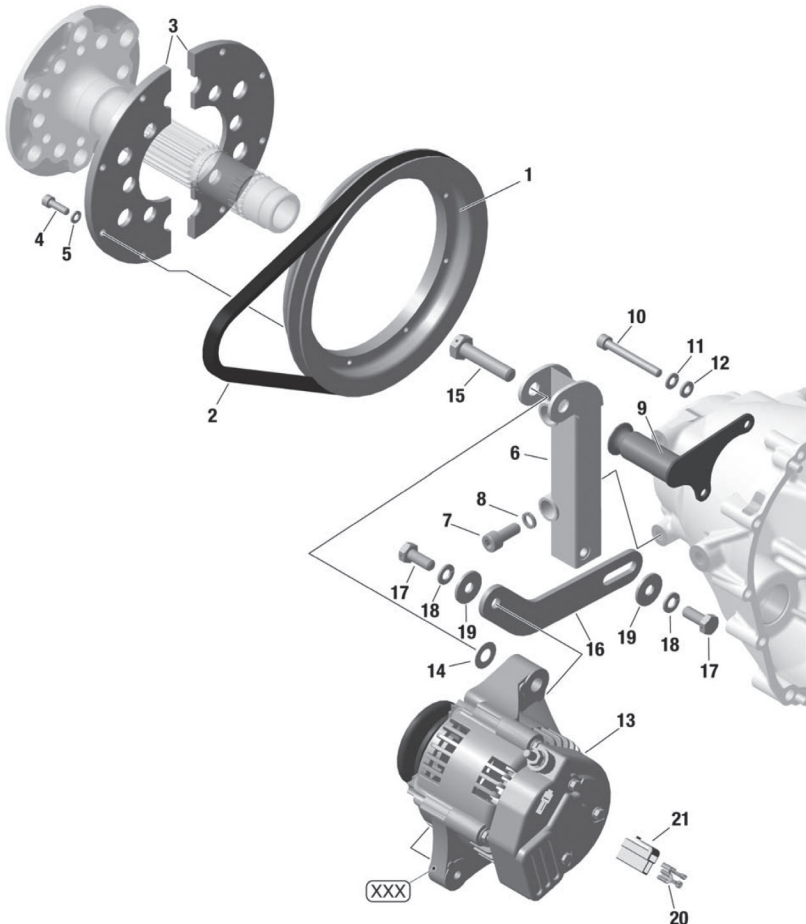

RTX

IGNITION HOUSING, STATOR, RECTIFIER REGULATOR, CRANKSHAFT POSITION SENSOR ASSEMBLY

Item No.	Part No	Description	Qty. Req.	Price
1	611-594	IGNITION HOUSING ASSEMBLY	1	$1,718.44
2	827-220	WASHER 32/38/1.5	1	$17.56
3	230-427	OIL SEAL GPRE 28x38x7 FKM	1	$7.30
4-5	966-572	CRANKSHAFT POSITION SENSOR	2	$182.35
5	431-580	O-RING 17.17x1.78 FPM 70	2	$7.30
6	945-831	LOCK WASHER A6	3	$0.23
7	241-930	ALLEN SCREW M6x20	2	$0.57
8	853-412	CABLE CLAMP	3	$5.69
9	685-065	STATOR ASSEMBLY	1	CALL
10	840-792	STUD M5x44	1	CALL
11	947-510	DISTANCE SLEEVE	1	$34.01
12	938-080	DISK SPRING 15x5.2x0.7	6	$1.78
13	827-240	WASHER 5.1/15.5/2.5	1	$26.43
14	842-033	LOCK NUT M5	1	$0.35
15	840-820	ADJUSTMENT SCREW M4x8	1	CALL
16	685-070	MAGNETO FLYWHEEL ASSEMBLY	1	$645.21
17	827-800	WASHER A 5.5	6	$5.99
18	940-881	ALLEN SCREW M5x30	6	$0.57
19	840-036	ALLEN SCREW M6x12	6	$1.78
20	831-929	O-RING 5x2 See chap. 72-20-00	1	$4.54
21	827-962	WASHER 6.4	7	$0.31
22	840-888	ALLEN SCREW M6x30	5	$0.63
23	241-762	ALLEN SCREW M6x50	2	$0.94
24	941-791	ALLEN SCREW M5x45	2	$1.08
25	942-311	HEX. NUT M5	2	$20.67

- Items not illustrated

EXTERNAL GENERATOR F3A (ALL PARTS OPTIONAL)

Item No.	Part No	Description	Qty. Req.	Price
1-21	887-254	ALTERNATOR SET	1	$1,644.50
1	980-590	V-BELT PULLEY	1	$395.80
2	980-400	V-BELT 9.5X675	1	$31.26
3	980-605	PULLEY CARRIER	2	$127.31
4	840-511	ALLEN SCREW M5X16	8	$0.48
5	945-750	LOCK WASHER A5	8	CALL
6	953-222	ALTERNATOR BRACKET ASSEMBLY	1	$438.86
7	240-071	ALLEN SCREW M8X20	2	$1.23
8	845-310	LOCK WASHER 8	2	$0.41
9	953-232	ALTERNATOR SUPPORT ASSEMBLY	1	$243.30
10	241-761	ALLEN SCREW M6X50	2	$0.85
11	945-751	LOCK WASHER A6	2	$0.21
12	827-961	WASHER 6,4	2	$0.31
13	887-251	ALTERNATOR F3A	1	$1,394.06
14	927-952	THRUST WASHER 10,1/20/0,5	1	$4.78
15	941-636	HEX. SCREW M10X45	1	$13.77
16	953-241	TENSION BAR	1	$83.34
17	940-596	HEX. SCREW M8X2	2	$11.47
18	945-752	LOCK WASHER A8	2	$0.21
19	227-935	WASHER 8,4	2	$1.76
20	864-011	FASTON CONNECTOR 6,3X0,8	2	$1.23
21	265-255	CONNECTOR HOUSING 2-POLE	1	$7.84

- Items not illustrated