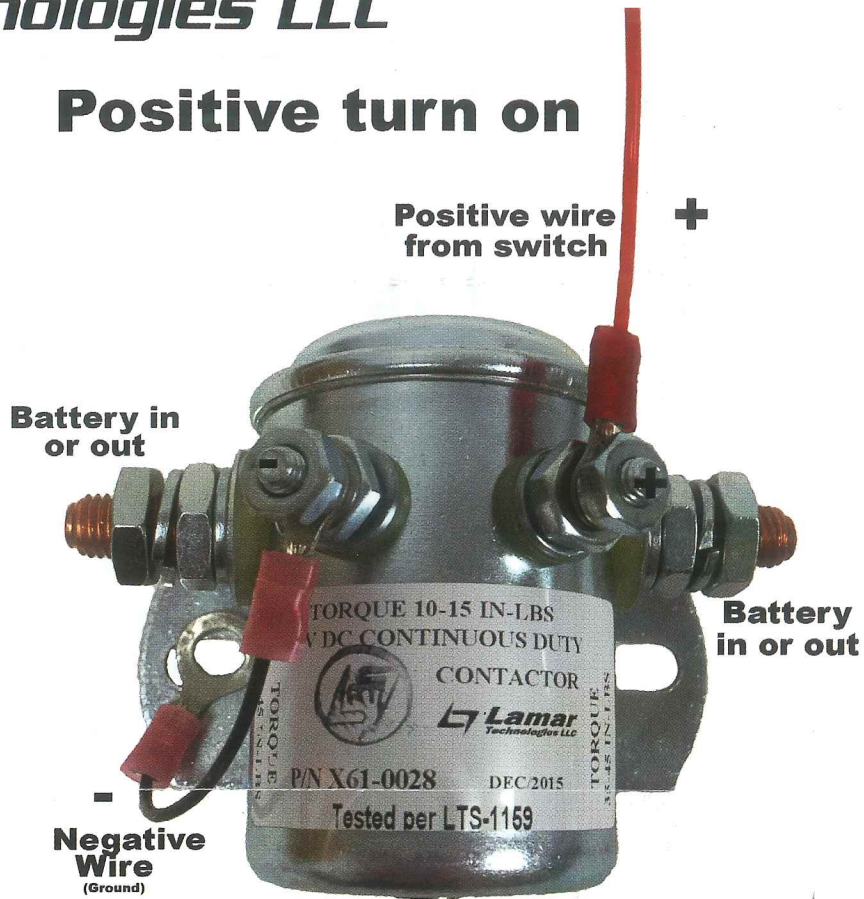

## Positive turn on

[www.lamartech.com/solenoids---contactors.html](http://www.lamartech.com/solenoids---contactors.html)

For technical support [www.lamartech.com/support](http://www.lamartech.com/support) or call 360-651-8869