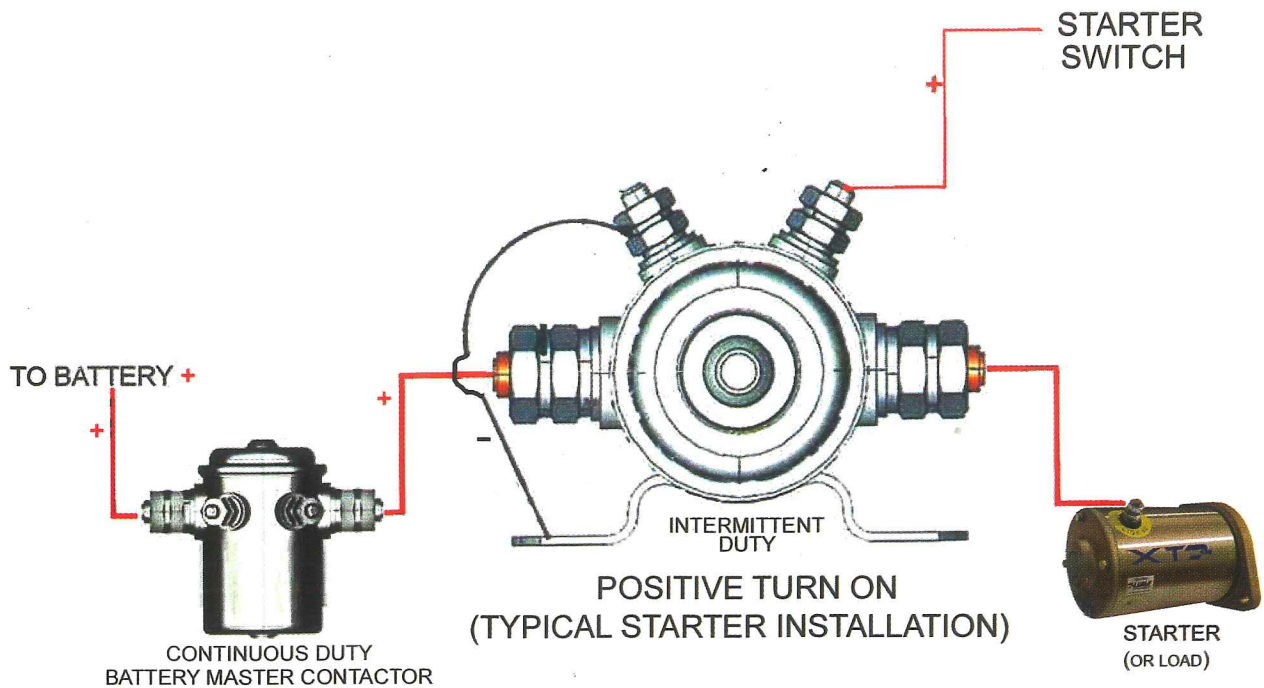

## Positive turn on

[www.lamartech.com/solenoids---contactors.html](http://www.lamartech.com/solenoids---contactors.html)

For technical support [www.lamartech.com/support](http://www.lamartech.com/support) or call 360-651-8869