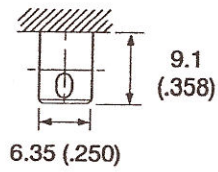

# SWITCH DIMENSIONS M M (INCHES)

## 6.35 (.250) TAB TERMINAL

Terminal thickness 08 (.031)