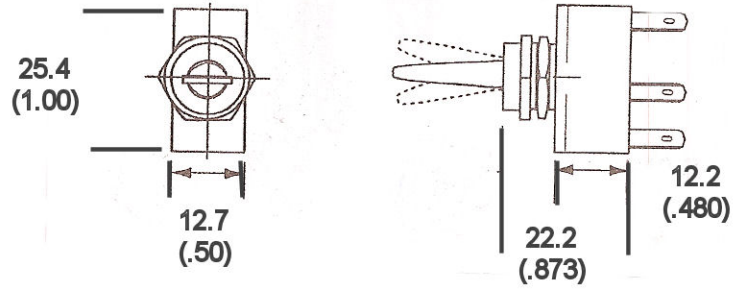

# SWITCH DIMENSIONS M M (INCHES)

## 6.35 (.250) TAB TERMINAL

Terminal thickness 08 (.031)