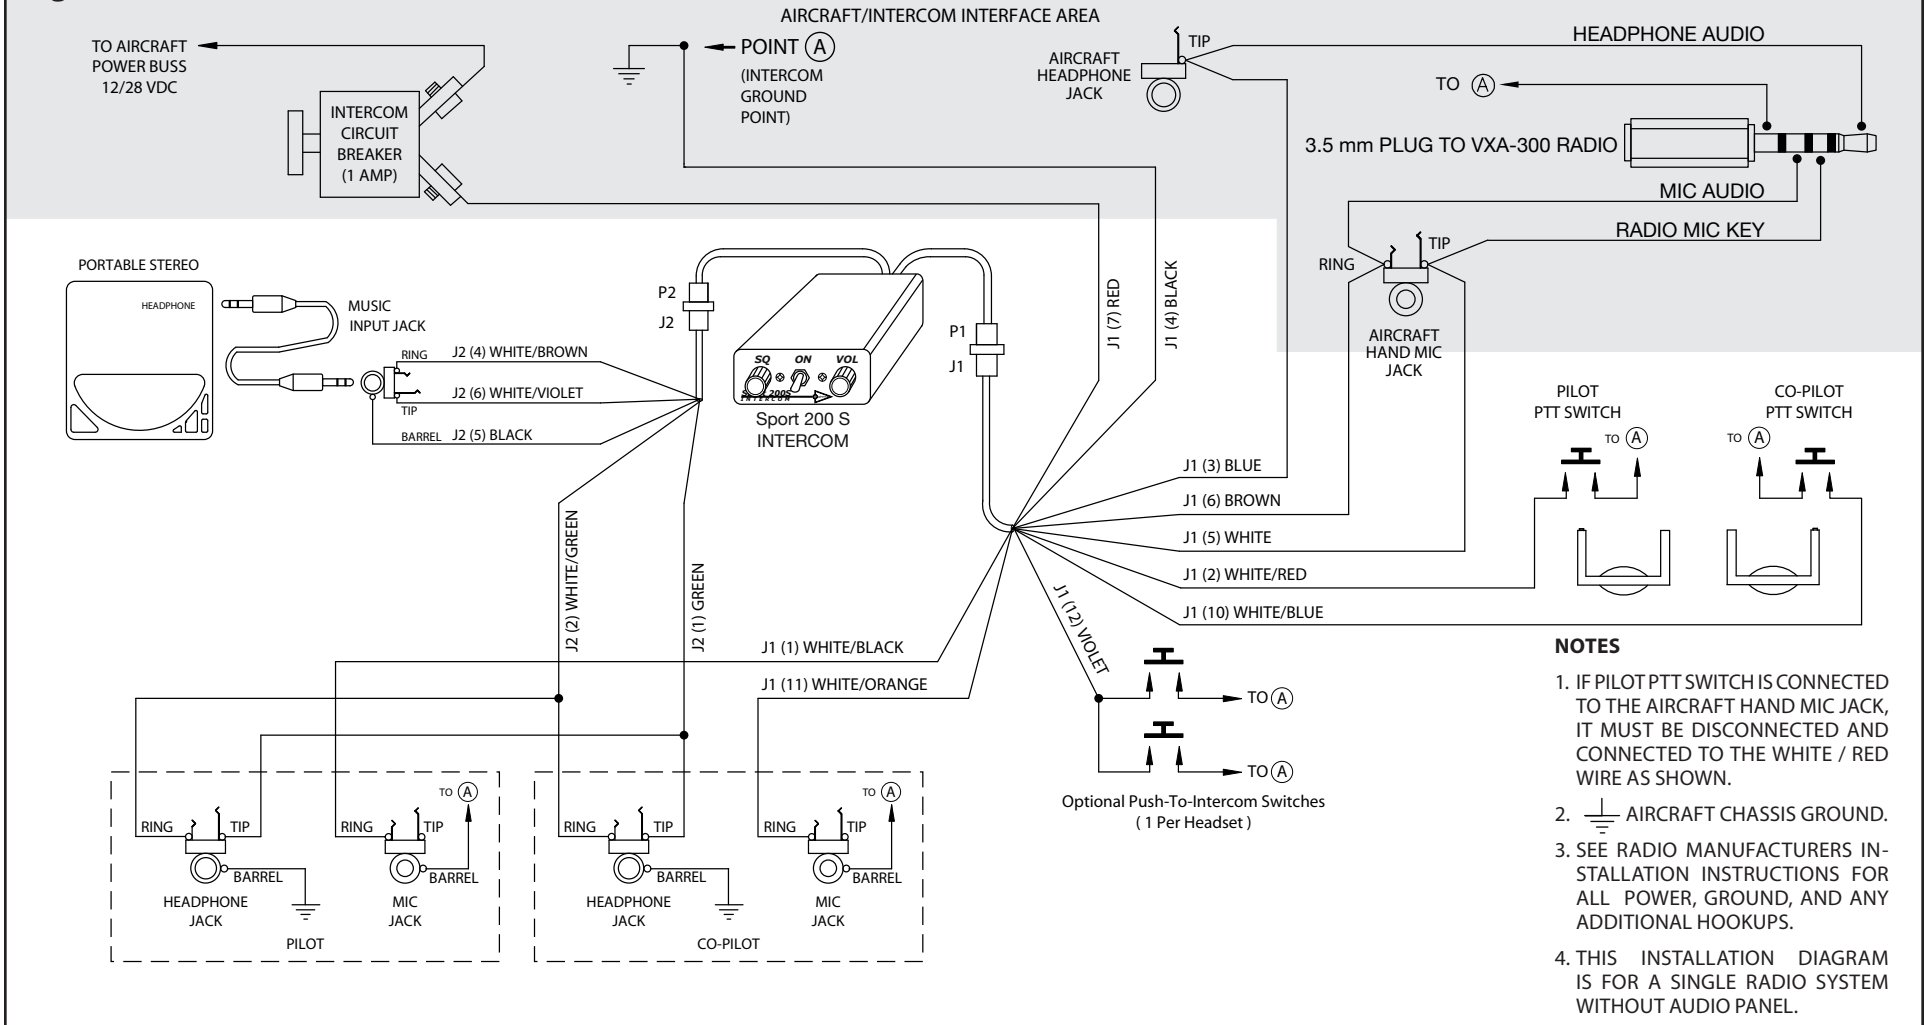

Figure 4

Sport 200S – Vertex Standard VXA-300 Radio Installation Wiring Diagram