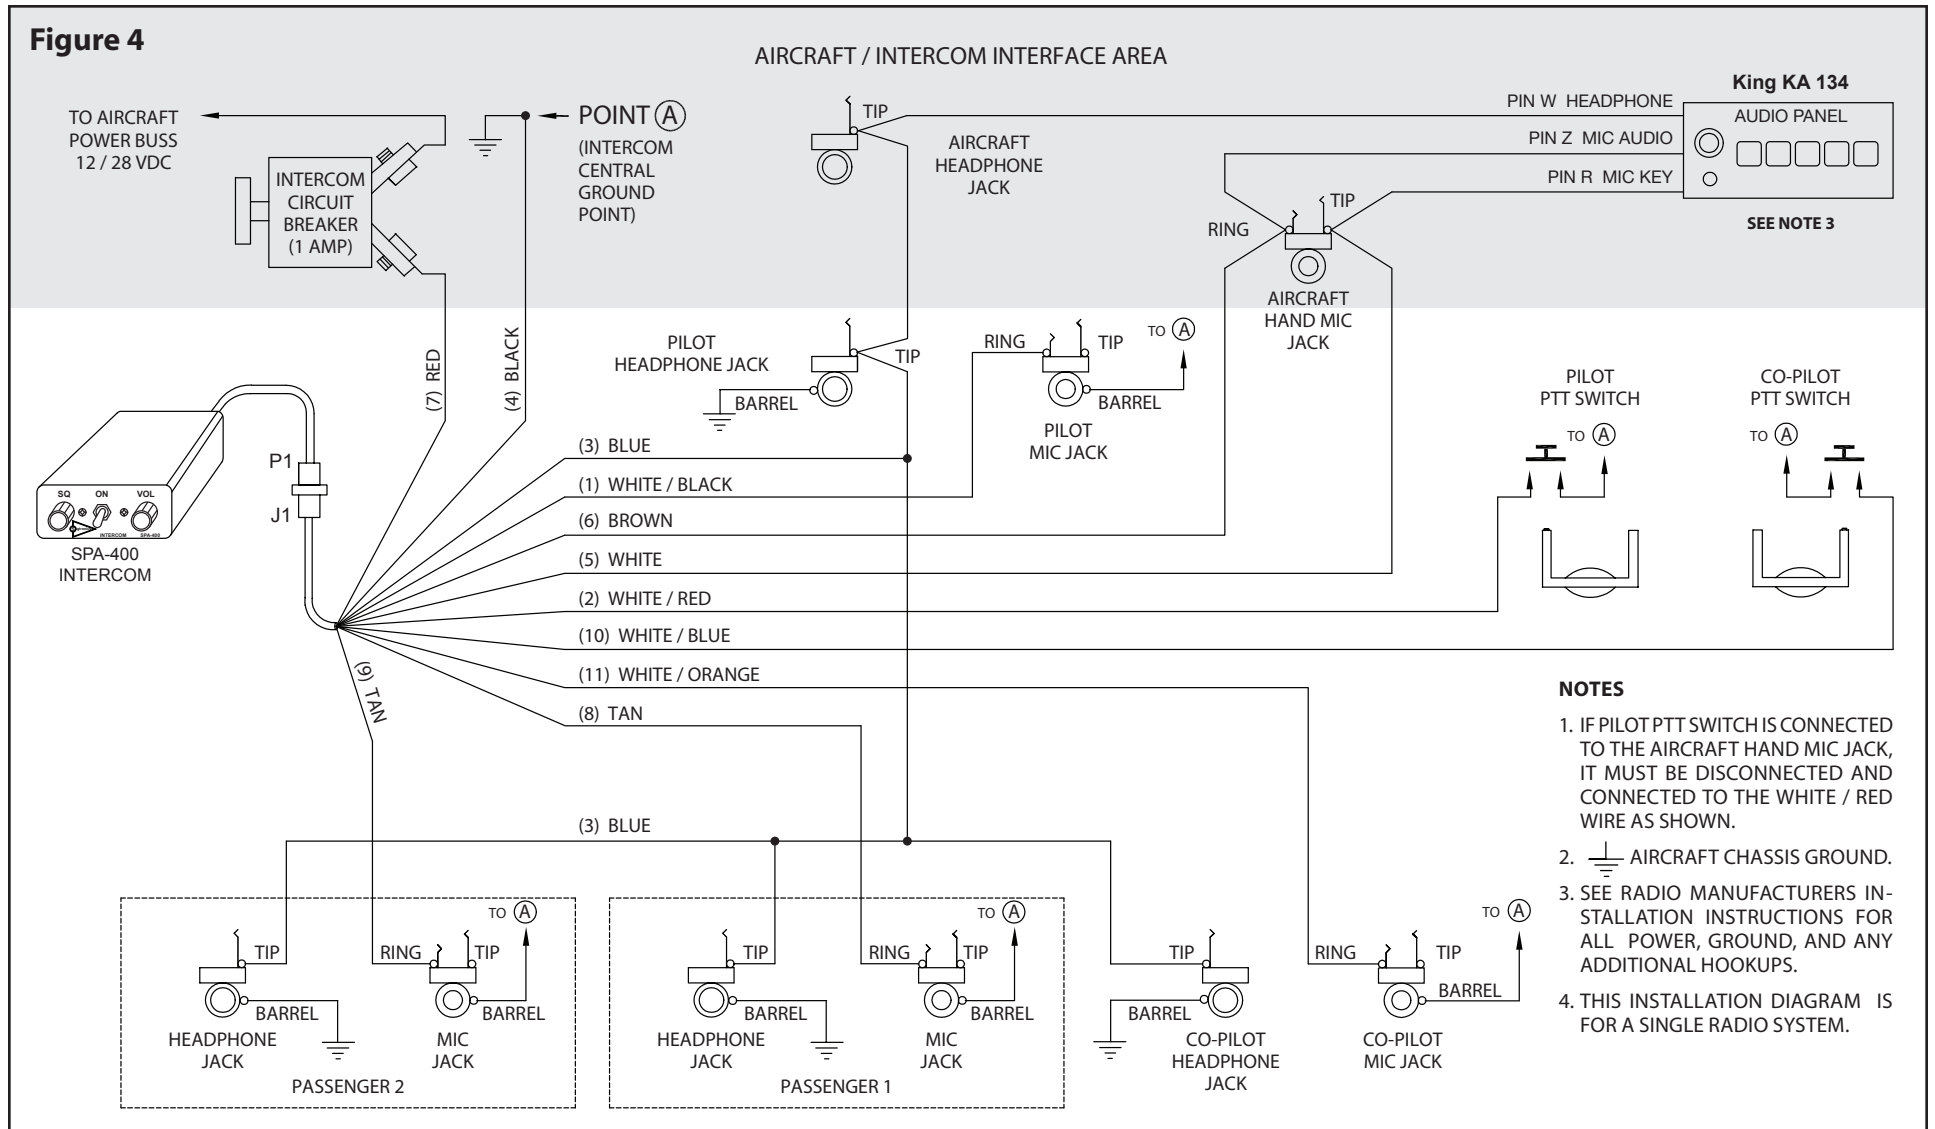

**Figure 4**

**SPA-400 – King KA 134 Audio Panel Installation Wiring Diagram**