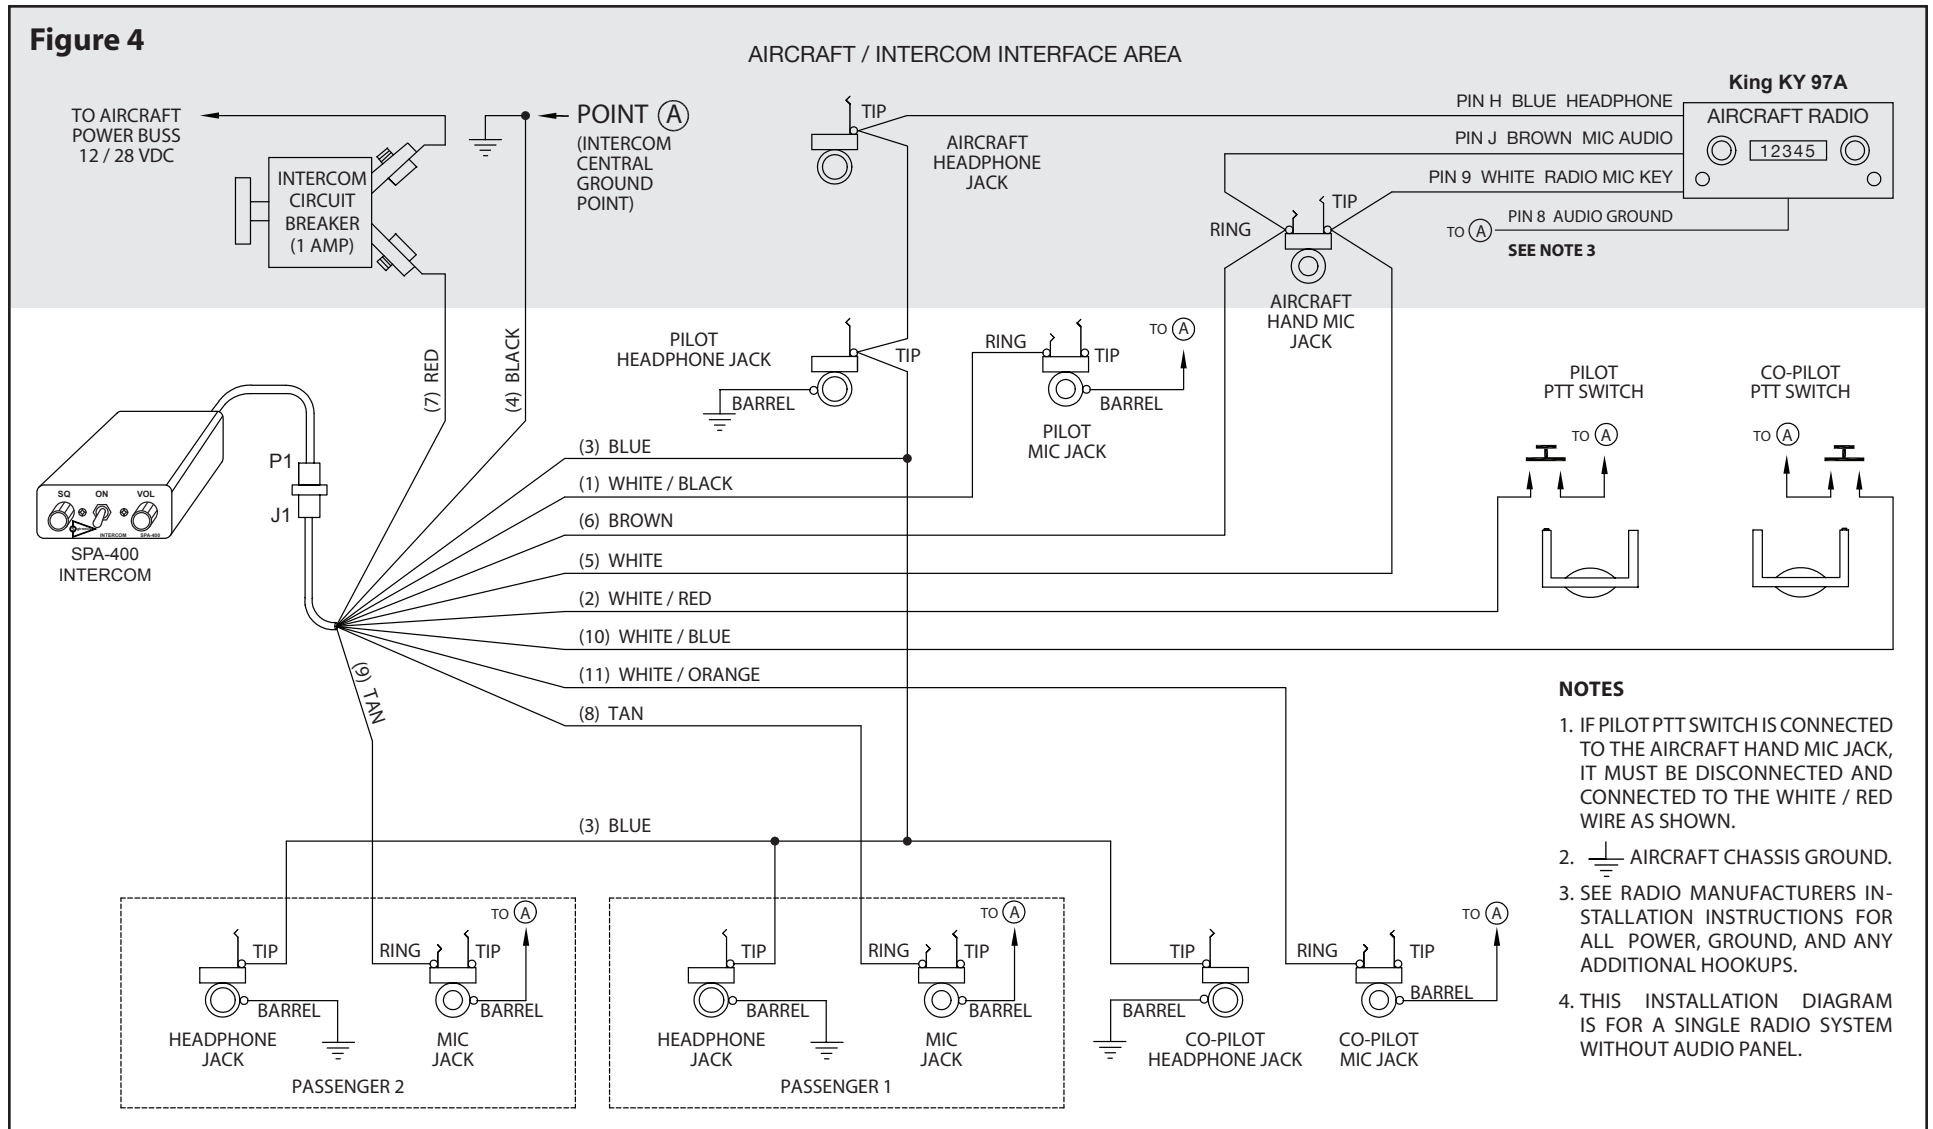

Figure 4

SPA-400 – King KY 97A Radio Installation Wiring Diagram