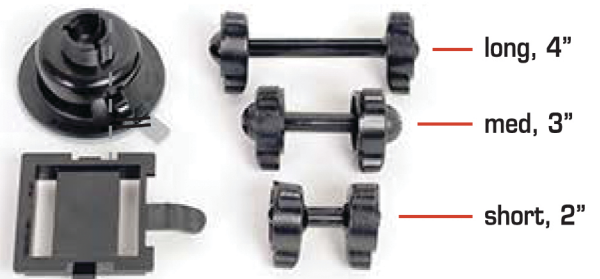

Suction Mount

Spec Sheet

Base Diameter: 2.86 in
Base Height: 1.78 in

Weight: 3.5 ounces - with short
3.5 ounces - with med
3.6 ounces - with long

1.779

2.860