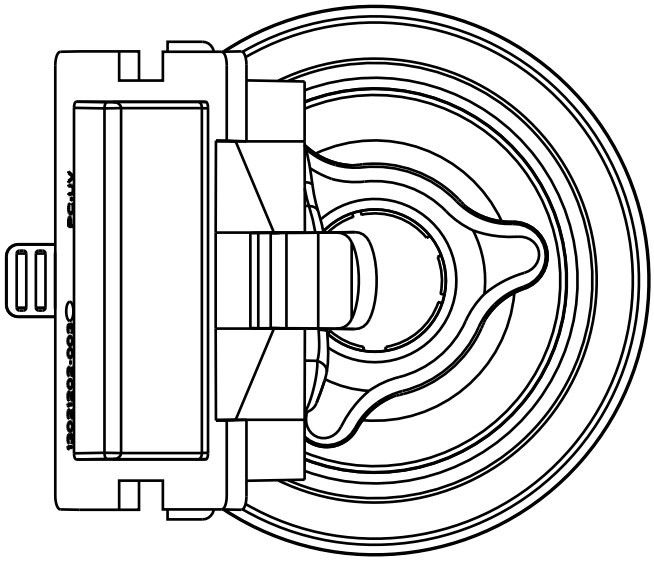

Suction Mount

Spec Sheet

Base Diameter: 2.86 in
Base Height: 1.78 in

Weight: 3.5 ounces - with short
3.5 ounces - with med
3.6 ounces - with long

1.779

2.860