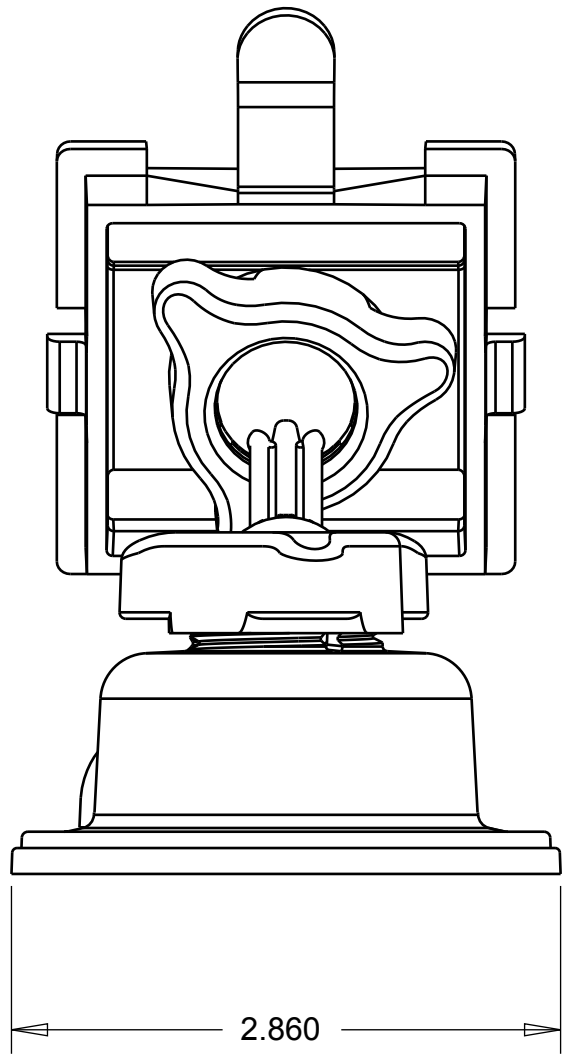

Suction Mount

Spec Sheet

Base Diameter: 2.86 in
Base Height: 1.78 in

Weight: 3.5 ounces - with short
3.5 ounces - with med
3.6 ounces - with long

1.779

2.860