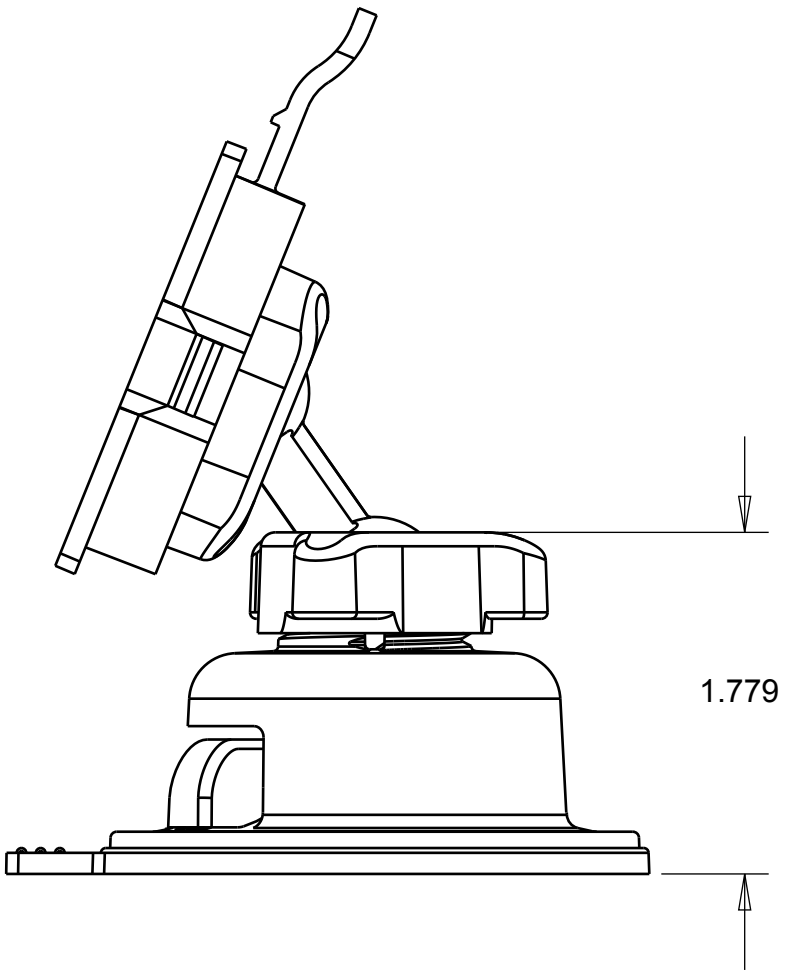

Suction Mount

Spec Sheet

Base Diameter: 2.86 in
Base Height: 1.78 in

Weight: 3.5 ounces - with short
3.5 ounces - with med
3.6 ounces - with long

1.779

2.860