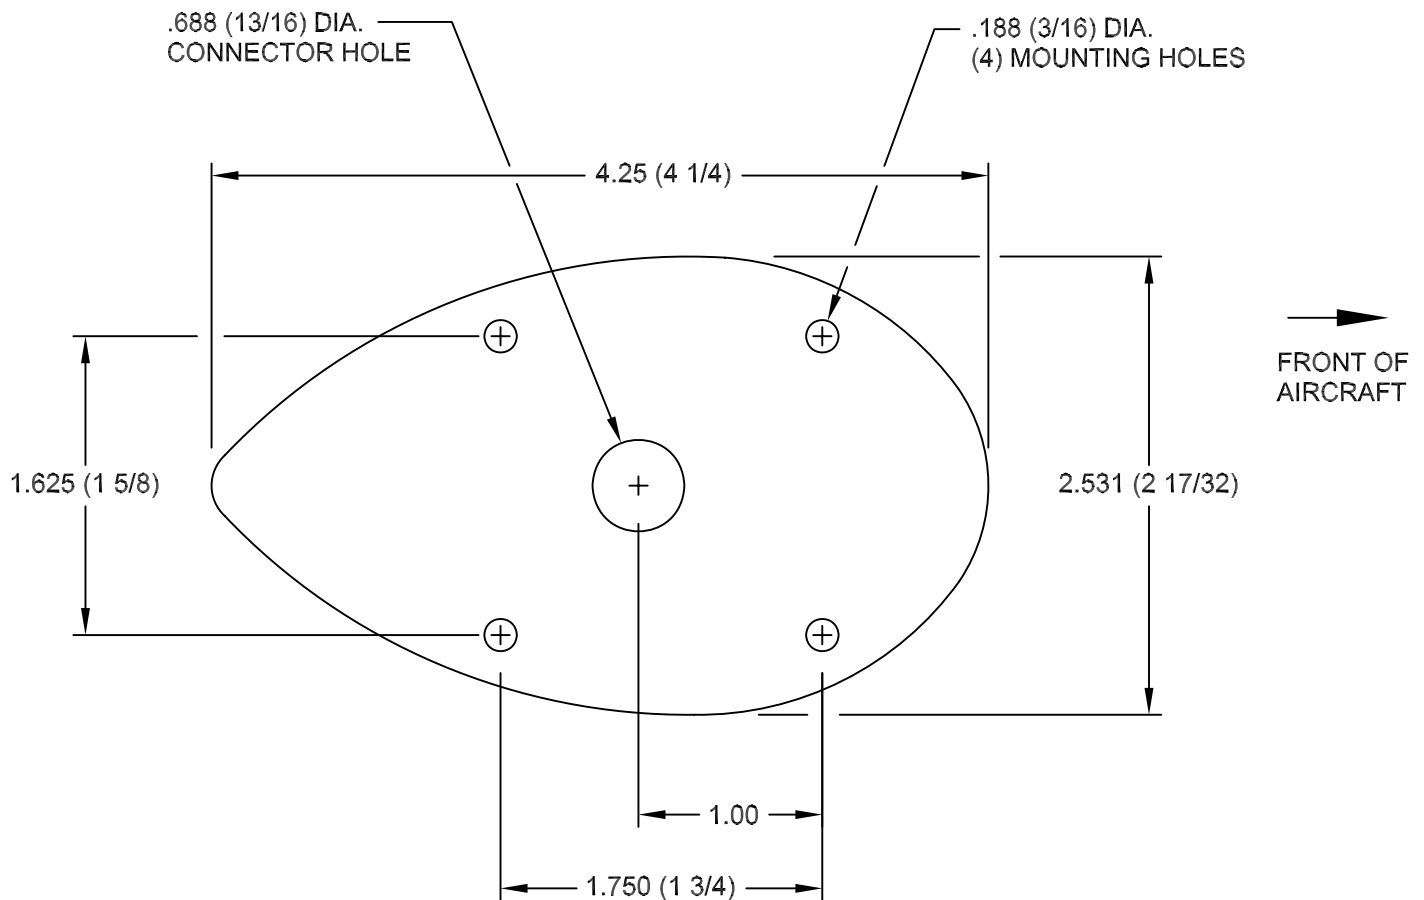

REVISED APRIL, 2009

AV-17

FOOTPRINT DRAWING

THIS IS NOT A TEMPLATE
DO NOT SCALE
ALL DIMENSIONS ARE IN INCHES

MOUNTING HARDWARE, MOUNTING PAD AND
BACK-UP PLATE ARE SUPPLIED WITH ANTENNA