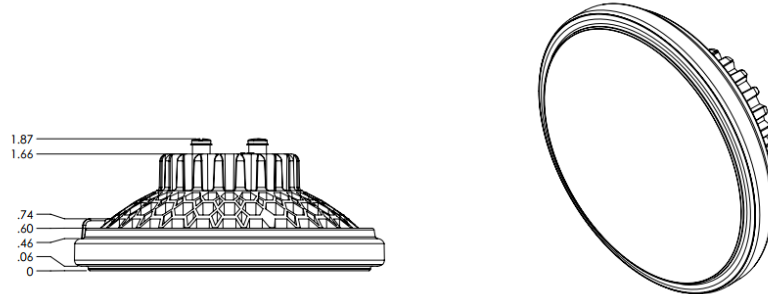

Product Datasheet
SunSpot 36LX Landing Light
01-1030-L-A

Voltage: 9-40VDC
 Current: 3.2A at 14VDC
 Power: 45 Watts
 Pulse: N/A
 Wig Wag Sync: N/A

Thermal Protection: Built In
 Lumens: 4,950
 Candela: 65,000
 Beam Angle: 10°x10°
 LED Count: 16

Length: 4.4"
 Width: 4.4"
 Depth: 1.9"
 Weight: 10.1 Oz
 Heat Sink Material: Aluminum/Black Powder Coat
 Lens Material: Polycarbonate
 Lens Protection: Optional Film
 Mounting: PAR 36 Ring Clamp
 MTBF: >30,000 Hours
 Temperature Range: -55C to +70C