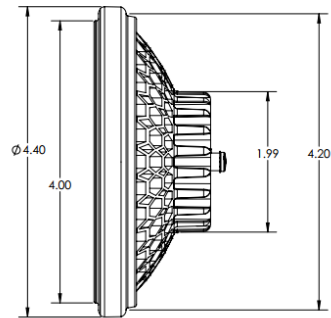

Product Datasheet
SunSpot 36LX Landing Light
01-1030-L-A

Voltage: 9-40VDC
 Current: 3.2A at 14VDC
 Power: 45 Watts
 Pulse: N/A
 Wig Wag Sync: N/A

Thermal Protection: Built In
 Lumens: 4,950
 Candela: 65,000
 Beam Angle: 10°x10°
 LED Count: 16

Length: 4.4"
 Width: 4.4"
 Depth: 1.9"
 Weight: 10.1 Oz
 Heat Sink Material: Aluminum/Black Powder Coat
 Lens Material: Polycarbonate
 Lens Protection: Optional Film
 Mounting: PAR 36 Ring Clamp
 MTBF: >30,000 Hours
 Temperature Range: -55C to +70C