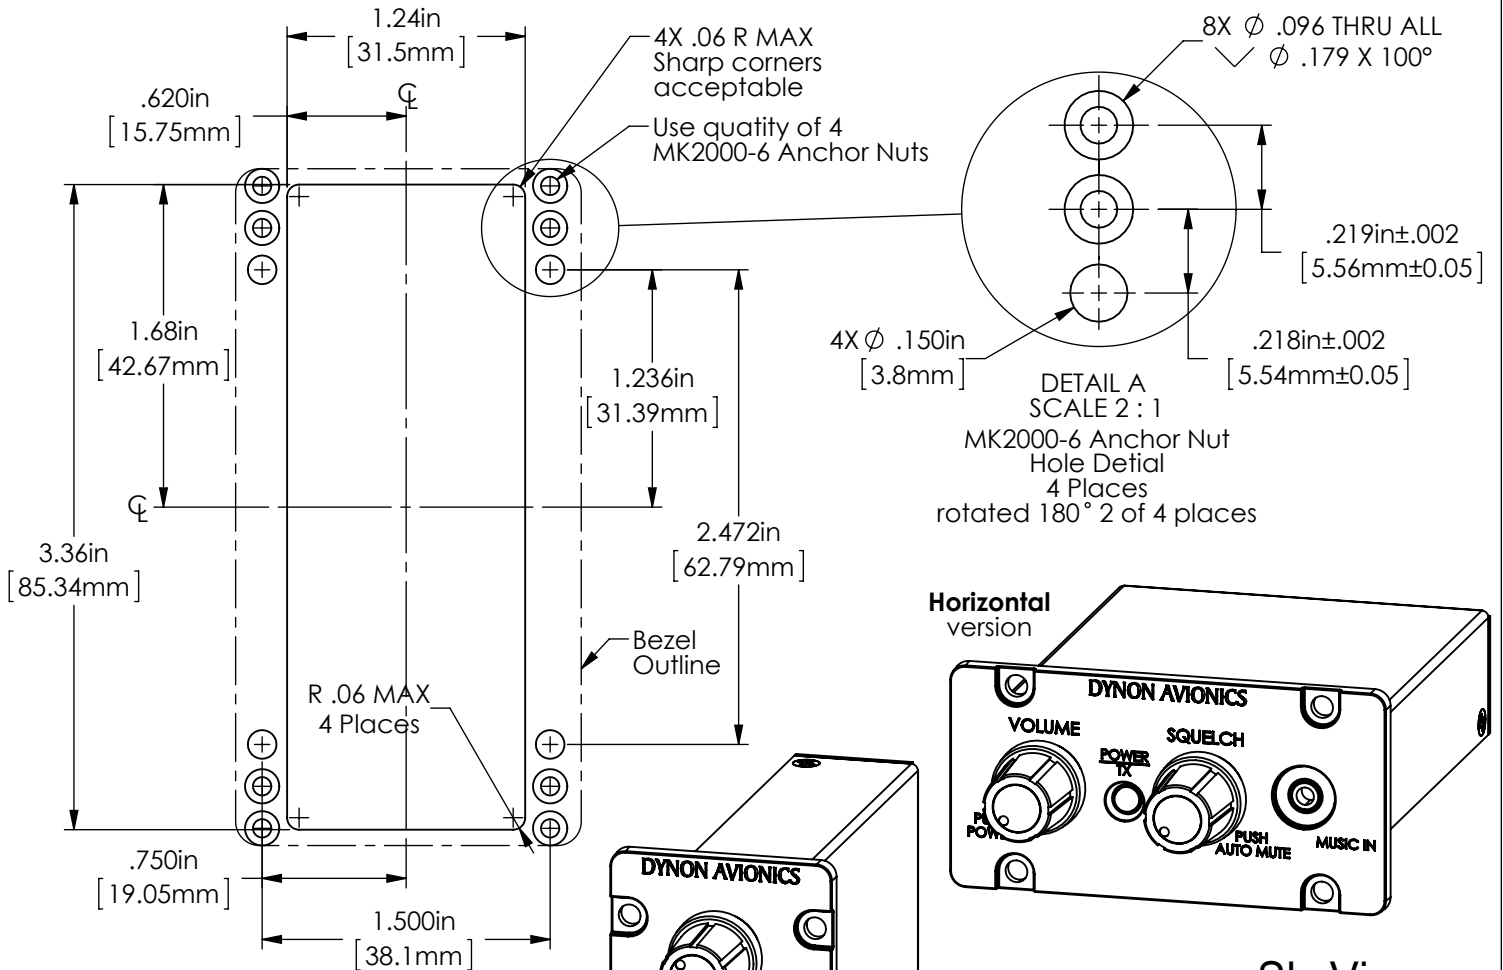

Physical Dimensions

Panel Cut-out Detail viewed from front (scale 1:1)

Note:
Horizontal cut-out is rotated 90 degrees
and is symetrical in both axes.

SkyView
SV-INTERCOM-2S
2-Place Stereo
Intercom