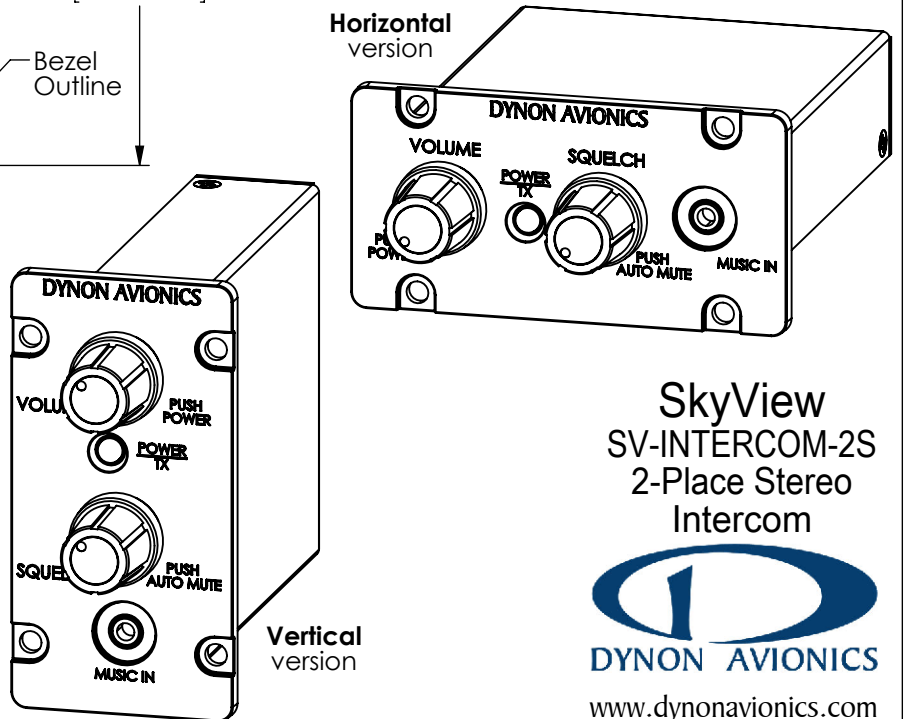

Physical Dimensions

Panel Cut-out Detail viewed from front (scale 1:1)

Note:
Horizontal cut-out is rotated 90 degrees
and is symetrical in both axes.

SkyView
SV-INTERCOM-2S
2-Place Stereo
Intercom