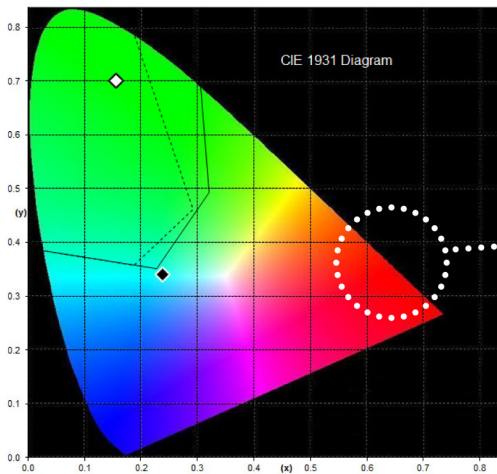

TYPICAL FILAMENT LAMP

CHROMA LED RED

CHROMA LED GREEN

◇ Chroma Series™  
28 VDC  
Green

◆ Competitor  
28 VDC  
Green

◆ Chroma Series™  
28 VDC  
Red

◆ Competitor  
28 VDC  
Red

Solid Line - TSO ————— Dotted Line - FAR - - - - -