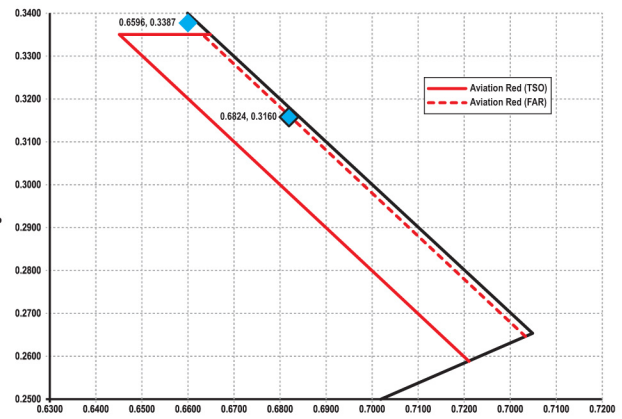

TYPICAL FILAMENT LAMP

CHROMA LED RED

CHROMA LED GREEN

◇ Chroma Series™  
28 VDC  
Green

◆ Competitor  
28 VDC  
Green

◆ Chroma Series™  
28 VDC  
Red

◆ Competitor  
28 VDC  
Red

Solid Line - TSO ————— Dotted Line - FAR - - - - -