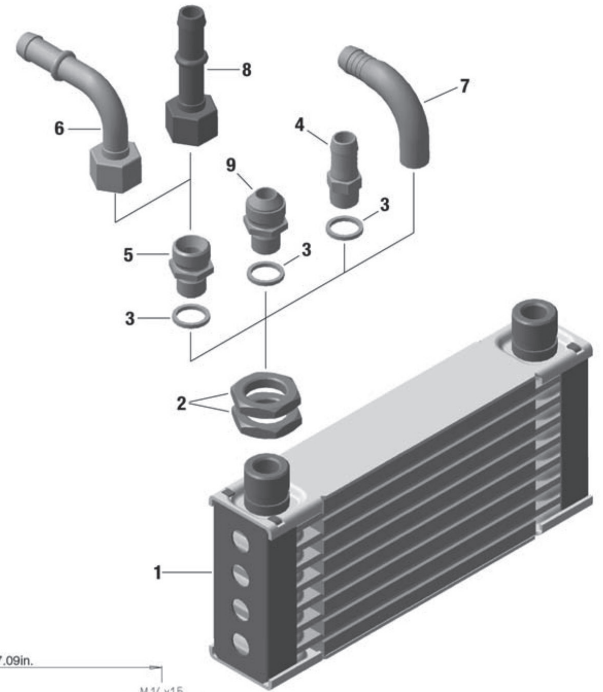

## MAGNETIC DRAIN PLUG, PLUG SCREW

Item No.	Part No	Description	Qty. Req.	Price
2	241-785	MAGNETIC DRAIN PLUG	1	\$58.73
3	240-234	PLUG SCREW M16x1.,5x28	1	\$10.79
4	430-622	GASKET RING A 16x22	2	\$2.50
5	956-315	HOSE NIPPLE 10	1	\$37.10
6	956-050	HOSE NIPPLE 16	1a	\$101.67
7	940-879	BANJO BOLT M16x1.5x28	1	\$23.94
8	956-651	ADAPTER 3/4-16 UNF/M16x1.5	1	\$90.35

## OIL RADIATOR

Item No.	Part No	Description	Qty. Req.	Price
1-4	886-032	OIL RADIATOR SET	(1)ad	\$302.09
1-4	886-033	OIL RADIATOR SET	(1)bd	\$264.01
1,2,3,9	886-036	OIL RADIATOR SET UNF	(1)ec	\$299.00
2	242-873	HEX NUT M22x1.5	(4)	\$14.69
3	230-387	GASKET RING 14.2/18/2	(2)	\$1.51
4	840-461	NIPPLE 13.2/9.5-M14x1.5	(2)	\$18.98
5	956-577	ADAPTER M18x1.5/M14x1.5	(2)	\$54.70
6	956-580	BENT SOCKET ASSEMBLY	AR	\$30.80
7	924-585	ANGULAR TUBE M14x1.5	AR	\$74.50
8	956-610	HOSE NIPPLE WITH UNION NUT	AR	\$20.91
9	956-643	ADAPTER 3/4-16 UNF/M14x1.5	(2)	\$68.93
3,5,8	956-615	SCREW CONNECTION SET	(1)	\$115.70
3,5,6	956-585	SCREW CONNECTION SET	(1)	\$101.43
2,3,9	956-645	SCREW CONNECTION SET	(1)	\$115.70