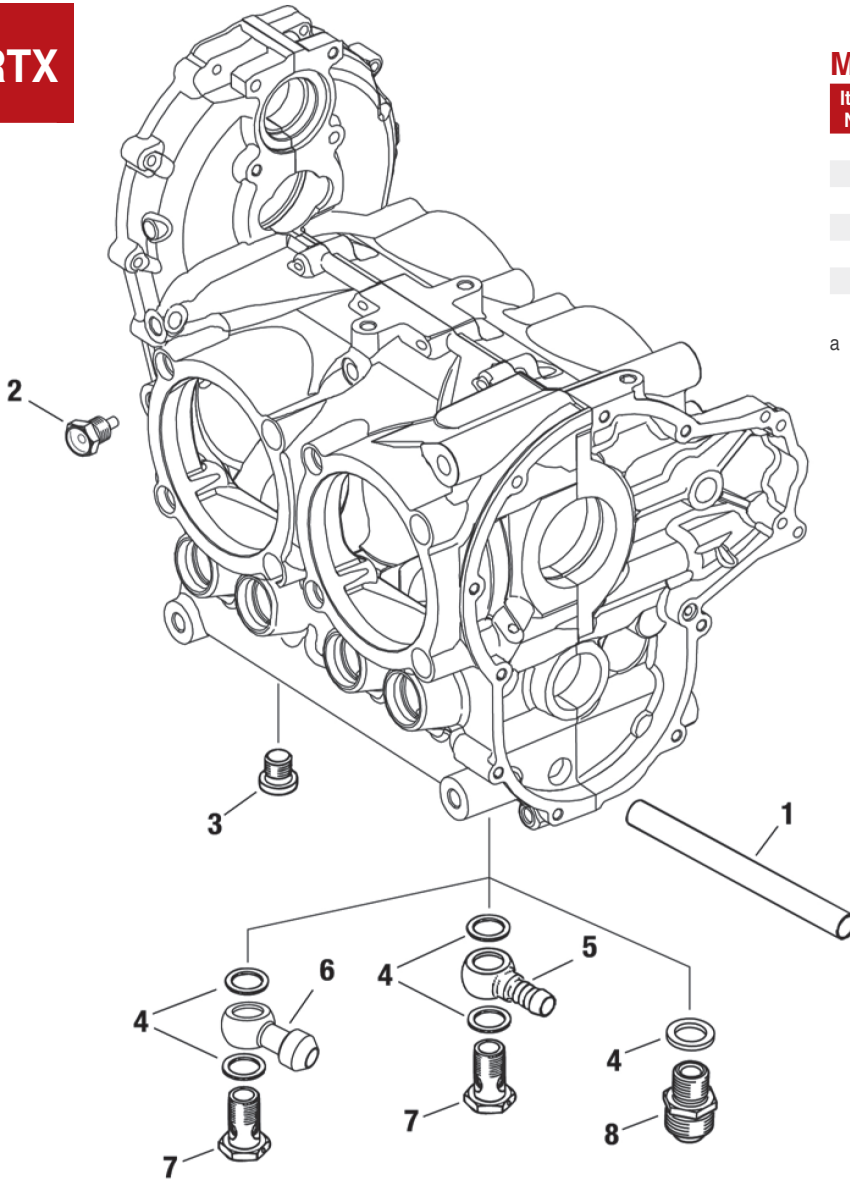

## MAGNETIC DRAIN PLUG, PLUG SCREW

Item No.	Part No	Description	Qty. Req.	Price
2	241-785	MAGNETIC DRAIN PLUG	1	\$58.73
3	240-234	PLUG SCREW M16x1.,5x28	1	\$10.79
4	430-622	GASKET RING A 16x22	2	\$2.50
5	956-315	HOSE NIPPLE 10	1	\$37.10
6	956-050	HOSE NIPPLE 16	1a	\$101.67
7	940-879	BANJO BOLT M16x1.5x28	1	\$23.94
8	956-651	ADAPTER 3/4-16 UNF/M16x1.5	1	\$90.35

## OIL RADIATOR

Item No.	Part No	Description	Qty. Req.	Price
1-4	886-032	OIL RADIATOR SET	(1)ad	\$302.09
1-4	886-033	OIL RADIATOR SET	(1)bd	\$264.01
1,2,3,9	886-036	OIL RADIATOR SET UNF	(1)ec	\$299.00
2	242-873	HEX NUT M22x1.5	(4)	\$14.69
3	230-387	GASKET RING 14.2/18/2	(2)	\$1.51
4	840-461	NIPPLE 13.2/9.5-M14x1.5	(2)	\$18.98
5	956-577	ADAPTER M18x1.5/M14x1.5	(2)	\$54.70
6	956-580	BENT SOCKET ASSEMBLY	AR	\$30.80
7	924-585	ANGULAR TUBE M14x1.5	AR	\$74.50
8	956-610	HOSE NIPPLE WITH UNION NUT	AR	\$20.91
9	956-643	ADAPTER 3/4-16 UNF/M14x1.5	(2)	\$68.93
3,5,8	956-615	SCREW CONNECTION SET	(1)	\$115.70
3,5,6	956-585	SCREW CONNECTION SET	(1)	\$101.43
2,3,9	956-645	SCREW CONNECTION SET	(1)	\$115.70