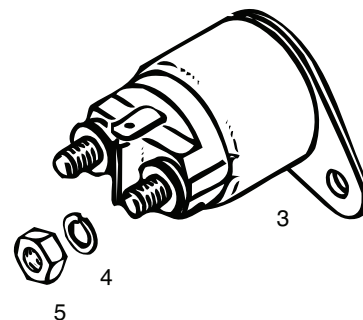

RTX

ROTAX 503, 582 UL 99/17 RECTIFIER-REGULATOR, STARTER-RELAY

Item No.	Part No	Description	Qty. Req.	Price
1	264-870	RECTIFIER-REGULATOR	1a	\$140.17
3	992-815	STARTER RELAY ASSEMBLY	1c	\$199.75
4	945-751	LOCK WASHER A6 DIN 128	2	\$0.21
5	242-211	HEX.NUT M6	2	\$0.41

⊕ Q: SILASTIC 732 RTV

ROTAX 503, 582 UL 99/17 RECTIFIER-REGULATOR, STARTER-RELAY WIRING ACCESSORIES

Item No.	Part No	Description	Qty. Req.		Price
			503	582	
3	864-011	FASTON CONNECTOR 6,3X0,8	NB	NB	\$1.23
4	960-719	CONNECTOR SHEATH	NB	NB	\$0.66
6	866-010	CONNECTOR HOUSING	NB	NB	\$18.18
7	866-305	FASTON CONNECTOR 6,3X0,8	NB	NB	\$4.54
8	965-706	CABLE SHOE M3	NB	NB	\$0.85
9	965-700	CABLE SHOE M4	NB	NB	No Match!
10	964-055	CABLE TERMINAL M5	NB	NB	\$0.85
11	964-052	CABLE TERMINAL M6	NB	NB	\$0.85
12	860-621	SHRINK HOSE 40 MM	NB	NB	\$5.47
13	966-060	SPIRAL HOSE 6,5X8,5X0,6		NB	\$11.09
14	866-710	CLAMP 142X2,5 MM	NB	NB	\$1.26