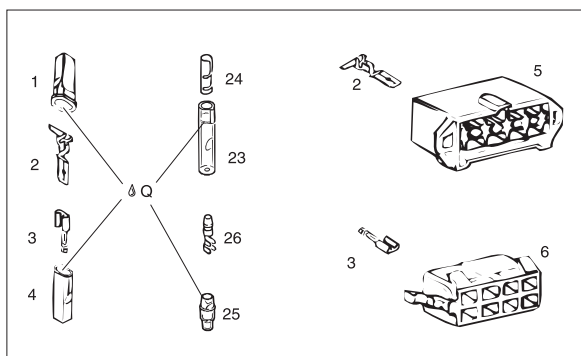

RTX

ROTAX 503, 582 UL 99/17 RECTIFIER-REGULATOR, STARTER-RELAY

Item No.	Part No	Description	Qty. Req.	Price
1	264-870	RECTIFIER-REGULATOR	1a	\$140.17
3	992-815	STARTER RELAY ASSEMBLY	1c	\$199.75
4	945-751	LOCK WASHER A6 DIN 128	2	\$0.21
5	242-211	HEX.NUT M6	2	\$0.41

⊕ Q: SILASTIC 732 RTV

ROTAX 503, 582 UL 99/17 RECTIFIER-REGULATOR, STARTER-RELAY WIRING ACCESSORIES

Item No.	Part No	Description	Qty. Req.		Price
			503	582	
3	864-011	FASTON CONNECTOR 6,3X0,8	NB	NB	\$1.23
4	960-719	CONNECTOR SHEATH	NB	NB	\$0.66
6	866-010	CONNECTOR HOUSING	NB	NB	\$18.18
7	866-305	FASTON CONNECTOR 6,3X0,8	NB	NB	\$4.54
8	965-706	CABLE SHOE M3	NB	NB	\$0.85
9	965-700	CABLE SHOE M4	NB	NB	No Match!
10	964-055	CABLE TERMINAL M5	NB	NB	\$0.85
11	964-052	CABLE TERMINAL M6	NB	NB	\$0.85
12	860-621	SHRINK HOSE 40 MM	NB	NB	\$5.47
13	966-060	SPIRAL HOSE 6,5X8,5X0,6		NB	\$11.09
14	866-710	CLAMP 142X2,5 MM	NB	NB	\$1.26