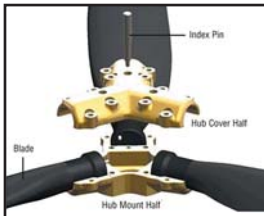

HUBS

Includes bolts and pitch change system

Model	Part No.	Price
Rotax, Jabiru	05-11028	$865.00
Rotax 3 Blade	05-11029	$675.00
2EK, 2EM6	05-11030	$1,020.00
2G0M7, 2G0M8	05-11031	$780.00
3G0M7, 3G0M8	05-11032	$965.00

BOLT KITS

Model	Part No.	Price
Rotax, Jabiru Clamp	05-11033	$35.00
Rotax, Jabiru Mount	05-11034	$35.00
Rotax Extension Mount (Specify extension length)	05-11035	$55.00
2EK, 2EM6	05-11036	$50.00
2G0M7, 2G0M8	05-11037	$75.00
3G0M7, 3G0M8	05-11038	$55.00

PREMIUM SPINNERS

Specify Engine

Diameter	Part No.	Price
9.5"	05-10631	$392.00
13" (RV)	05-10632	$650.00