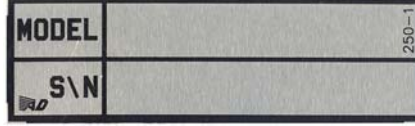

MODEL S/N PLACARD
P/N 05-11645 ..... $5.75