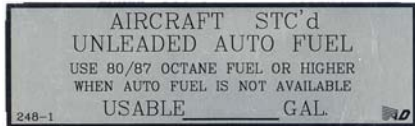

UNLEADED AUTO FUEL PLACARD
P/N 05-11643 ..... $5.75