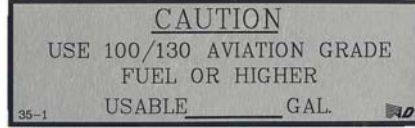

CAUTION USE 100/130 AVIATION GRADE FUEL
P/N 05-11657 ..... $5.75

BEST AIRSPEED FOR	
SLOWEST DESCENT POWER OFF	SHALLOWEST GLIDE
BEST FLIGHT TIME PER GALLON OF FUEL	BEST RATE OF CLIMB 0 TO 3000 FT.
STEEPEST CLIMB	BEST MILES PER GALLON OF FUEL
BEST RATE OF CLIMB 3000 TO 10000 FT.	ECONOMY CRUISING
	NORMAL CRUISING