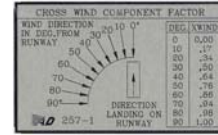

VFR TRANSPONDER CODE PLACARD
P/N 05-11669 ..... $5.75

CROSS WIND COMPONENT PLACARD
P/N 05-15364 ..... $7.25

COMPASS DEVIATION CARD	
TO FLY STEER TO FLY STEER	
N	180
30	210
60	240
90	270
120	300
150	330