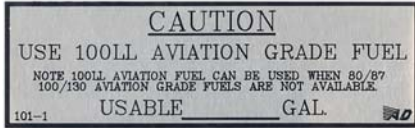

CAUTION 100LL AVIATION FUEL ONLY PLACARD
P/N 05-11590 ..... $5.75