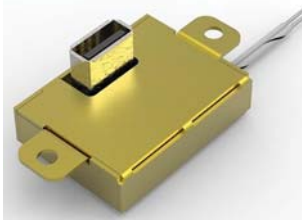

AERO USB CHARGER

This super lightweight AERO USB Charger by INGENIO provides 28V to 5V voltage conversion and 2.4Amps high speed charging for any PED, including latest Apple devices (MFi approved). Product highlights: • 95% Efficiency rating • Super lightweight: 22 g / 0.049 lb • Revolutionary small size: 1.18 in x 1.57 in x 0.75 in • Ultimate circuit protection with Inteli-Fuse™ technology • Minimum input voltage 10 VDC • Main input voltage 28 VDC • Maximum output current 2.5A • Maximum input current 0.46A at 28 VDC • Wire length 7 in • USB connector locking mechanism • DO-160G qualified • MFi compliant under Apple approved licensing P/N 11-11872 ..... **$459.00**