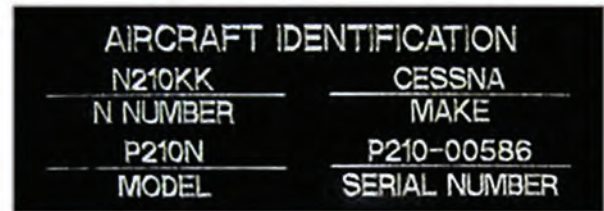

AIRCRAFT IDENTIFICATION DATA PLATES

FACTORY BUILT - Aircraft ID plate factory built made of aluminum. Not FAA Approved. Engraving included. When ordering please provide: Make, Model, S/N, N# for factory built aircraft only.
P/N 09-00447 .....$13.95

EXPERIMENTAL ONLY - Aircraft ID plate factory built made of aluminum. Not FAA Approved. Engraving included. When ordering please provide: Make, Model, S/N, N# for factory built aircraft only.
P/N 09-40000 .....$13.95

U.S. ARMY AIR CORP DATA PLATE

Experimental Data Plate replica - U.S. Army Air Corp. Used in many of the old liaison type airplanes from the L-3 to the L-21, as well as Boeing Stearman.....P/N 05-12334 .....$22.85

SOFT ALUMINUM DECALS

P/N 09-34200

P/N 09-34300

P/N 09-34400

P/N 09-34500

Soft Aluminum Decals Letters are 1-1/4"H X 3-3/4"L with black lettering.....$4.75 ea.

CS