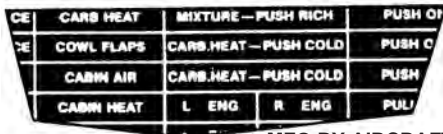

## PANEL MARKING SETS

ACTUAL TYPE SIZES:

THROTTLE

THROTTLE

**DRY TRANSFER TYPE** - Over 200 pressure sensitive labels and words conveniently grouped for ease of transfer to airplane controls or instrument panel. Available in two type sizes (see illustration) and in black or white lettering (specify).

Large Black.....P/N 09-34600 Large White.....P/N 09-34700  
Small Black.....P/N 09-34800 Small White.....P/N 09-34900

\$12.50 Set

MFG BY AIRCRAFT SPRUCE

**SELF-ADHESIVE VINYL TYPE** - White lettering on black background. Just cut, peel and press in place. Includes 349 of the most commonly used cockpit identifications and symbols (avionics, electrical, engine and aircraft controls) plus 248 numbers & letters. The most complete selection available.....P/N 09-35000 .....\$4.75 Set