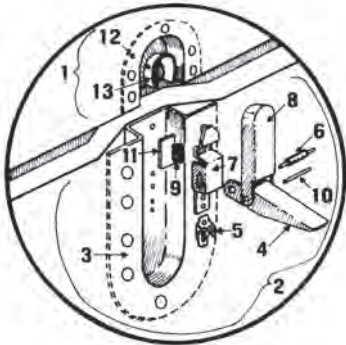

COWL LATCHES AND DETAILS FOR 120-140 AND 170 SERIES

HOOK & LEVER ASSEMBLIES

1) Hook Assembly ..... P/N 05-07200 .....**$104.75**
2) Lever Assembly ..... P/N 05-07205 .....**$334.00**

DETAIL PARTS

3) Recess ..... P/N 05-07210 .....**$38.90**
4) Lever ..... P/N 05-07215 .....**$29.50**
5) Clip ..... P/N 05-07220 .....**$35.90**
6) Pin ..... P/N 05-07225 .....**$16.55**
7) Housing ..... P/N 05-07230 .....**$32.95**
8) Hook ..... P/N 05-07235 .....**$37.50**
9) Spring ..... P/N 05-07240 .....**$23.50**
10) Pin ..... P/N 05-07245 .....**$17.60**
11) Shim ..... P/N 05-07250 .....**$2.24**
12) Recess ..... P/N 05-07255 .....**$61.85**
13) Hook ..... P/N 05-07260 .....**$58.75**

AILERON HINGE FOR CESSNA

FAA - PMA APPROVED AS0523816-1
P/N 05-00048 .....**$94.85 ea.**

CESSNA SPINNERS

NOTE: Cessna 172 Spinner Dome P/N 05-09045 will not work for 1960 Cessna 172A.
Cessna spinner dome for - F, G, H, J, 150 K
P/N 05-09030 .....**$389.00**
Cessna front plate for - 150 F, G, H, J, 150 K
P/N 05-09035 .....**$665.00**
Cessna rear plate for - 150 F, G, H, J, 150 K
P/N 05-09040 .....**$360.00**

- Cessna spinner backplate for - early Cessna 170 & 172 for Continental 8 hole flanges ..... P/N 05-07265 .....**$376.00**
- Cessna spinner dome for - early Cessna 170 & 172 for Continental 8 hole flanges ..... P/N 05-07270 .....**$817.00**
- Cessna spinner kit - early Cessna 170 & 172 for Continental 8 hole flanges ..... P/N 05-07275 .....**$1,165.00**
- Cessna Spinner Kit - 170B S/N: 25373 & Up & 172 S/N: 2800 Thru 46754 Front Backplate Attached Directly To Spinner.
  Rear 8-Hole Backplate ..... P/N 05-22125 .....**$379.00**
  Cessna dome for - 172 A-F ..... P/N 05-09045 .....**$659.00**
  Cessna front plate for - 172 A-F ..... P/N 05-09050 .....**$544.00**
  Cessna rear plate for - 172 A-F ..... P/N 05-09055 .....**$398.00**
  Cessna dome for - 172 I, K, L, M, N, & P ..... P/N 05-07280 .....**$468.00**
  Cessna front plate for - 172 I, K, L, M, N, & P ..... P/N 05-07285 .....**$273.95**
  Cessna rear plate for - 172 I, K, L, M, N, & P ..... P/N 05-07290 .....**$378.00**

CESSNA 182 ALUMINUM SPINNERS

These aluminum spinners and spinner spacer spacers are FAA approved for installation on several models of Cessna 182 series aircraft using McCauley two blade constant speed propellers. The Spinner Dome replaces original Cessna p/n 0752637K200, 0752637-5 and 0752637-11. The Spinner Spacer replaces original Cessna p/n 0752620-1 and 0752620-3. The Spinner Dome is approved on the Cessna 182H, 182J, 182K, 182L, 182M, 182N, 182P, 182Q and the 182R. The Spinner Support Spacer is approved on Cessna Models 180H, 180J, 180K, A185E, A185F, 182E, 182F, 182G, 182H, 182J, 182K, 182L, 182M, 182N, 182P, 182Q, 182R, 210-5 (205), 210-5A (205A), 206, U206, P206 and the U206A.
Spinner Dome U0752637K200 ..... P/N 05-01901 .....**$873.00**
Spinner Sport Spacer U0752620-3 ..... P/N 05-01902 .....**$8.50**

CESSNA TRIM CONTROL CHAINS