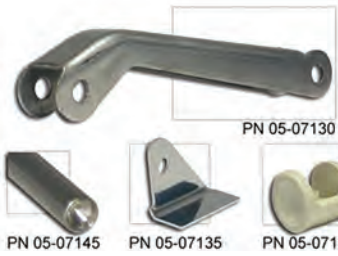

# CESSNA PARTS

(FAA/PMA APPROVED)

## LEVER TYPE WINDOW LATCHES & COMPONENT PARTS

Latch Assembly Applicable on: 120, 140, 140A, 170, 170A, 170B, (SN 20267 thru 25372). P/N 05-07100 .....**\$339.00**

**W/ High Polish**  
P/N 05-11449 .....**\$431.00**  
Latch Assembly Applicable on: 170B (SN 25373 & on), 172, 175, 180 & 182  
P/N 05-07105 .....**\$339.00**  
**W/ High Polish**  
P/N 05-11450 .....**\$431.00**

### COMPONENT PARTS

- Arm (for -2 assy.)(U0413362-8) ..... P/N 05-07110 .....**\$47.50**
- Arm (for -3 assy.)(U0413362-9) ..... P/N 05-07115 .....**\$49.55**
- Bracket (U0413362-13) ..... P/N 05-07120 .....**\$72.95**
- Knob (U0413359) ..... P/N 05-07125 .....**\$24.50**
- Extension Arm (U0413362-12) ..... P/N 05-07130 .....**\$74.75**
- Angle (left side)(U0413362-10) ..... P/N 05-07135 .....**\$9.55**
- Angle (right side)(U0413362-11) ..... P/N 05-07140 .....**\$8.80**
- Pin (U0413362-14) ..... P/N 05-07145 .....**\$20.95**
- Pin (U0413362-15) ..... P/N 05-07150 .....**\$22.50**
- Pin (U0413362-16) ..... P/N 05-07155 .....**\$22.50**
- Spacer (U0413362-7) ..... P/N 05-07160 .....**\$10.90**
- Washer (2 req'd) ..... P/N AN960-10 .....**\$0.02**
- Washer (2 req'd) ..... P/N AN960-10L .....**\$0.02**