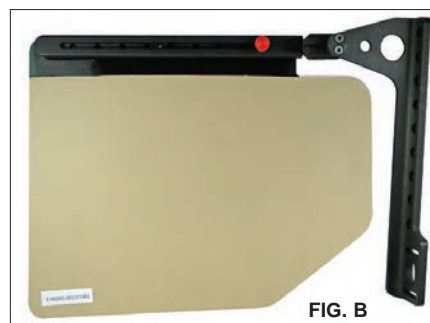

## ROSEN SUN VISOR SYSTEM

**Attention: Products noted in "Application Guide" with an ( \* ) are sold in pairs.**

Don't fly blind! Give yourself and your passengers that extra margin of safety. These are transparent sun visors which rotate and extend to offer complete cockpit protection from the sun. The oversize, tinted lens filters out 95% of the ultraviolet rays, reduces glare by 94% and heat by 86%. Distortion free. Fully STC'd and PMA'd. The system, which includes pilot and co-pilot visors, installs in minutes (exceptions: Cessna non-pressurized 210 requires 1-1/2 hours, Cessna 152 requires rivnut installation by an A&P).