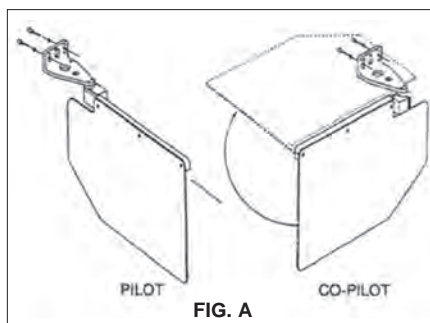

## ROSEN SUN VISOR SYSTEM

**Attention: Products noted in "Application Guide" with an ( \* ) are sold in pairs.**

Don't fly blind! Give yourself and your passengers that extra margin of safety. These are transparent sun visors which rotate and extend to offer complete cockpit protection from the sun. The oversize, tinted lens filters out 95% of the ultraviolet rays, reduces glare by 94% and heat by 86%. Distortion free. Fully STC'd and PMA'd. The system, which includes pilot and co-pilot visors, installs in minutes (exceptions: Cessna non-pressurized 210 requires 1-1/2 hours, Cessna 152 requires rivnut installation by an A&P).