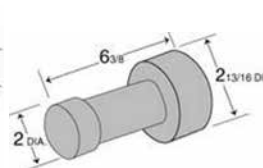

12-01311 1-1/4 Lbs.
\$76.75

12-01312 3-5/16 Lbs.
\$27.50

12-01313 1-1/4 Lbs.
\$25.50

12-01315 1-1/2 Lbs.
\$62.75

TP-683 3-1/4 Lbs.
\$20.50

12-01319 1-3/4 Lbs.
\$62.75

12-03736 1-1/4 Lbs.
\$55.80

12-01280 1-3/8 Lbs.
\$19.55

12-01281 3 Lbs.
\$15.90

12-01282 1-3/8 Lbs.
\$25.75

12-01284 6 Lbs.
\$43.50

12-01285 1-1/2 Lbs.
\$20.70

12-01286 3/4 Lb.
\$52.80

12-01287 2-3/4 Lbs.
\$17.95

12-01288 1-1/4 Lbs.
\$20.50

12-01289 1-1/4 Lbs.
\$19.85