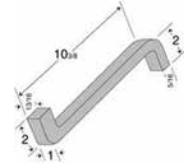

BUCKING BARS

Our bucking bars are cast with ductile iron to insure non-porous finish which is very important in order to have a highly polished finished surface. They are heat treated to 38-42 RC and therefore can be repolished many times without changing hardness. This wide selection of sizes, shapes, and weights enables the aircraft builder to pick the proper bar for his job. Made in the U.S.A.

12-01302 2-3/4 Lbs.
\$34.50

12-01303 3 Lbs.
\$32.50

12-03768 3 Lbs.
\$34.80

12-01306 2 Lbs.
\$68.75

12-01307 1-3/4 Lbs.
\$20.50

12-01308 1-1/2 Lbs.
\$20.50

12-01309 1-1/4 Lbs.
\$30.65

12-01310 2-3/8 Lbs.
\$23.50

12-01311 1-1/4 Lbs.
\$76.75

12-01312 3-5/16 Lbs.
\$27.50

12-01313 1-1/4 Lbs.
\$25.50

12-01315 1-1/2 Lbs.
\$62.75

TP-683 3-1/4 Lbs.
\$20.50

12-01319 1-3/4 Lbs.
\$62.75

12-03736 1-1/4 Lbs.
\$55.80

12-01280 1-3/8 Lbs.
\$19.55