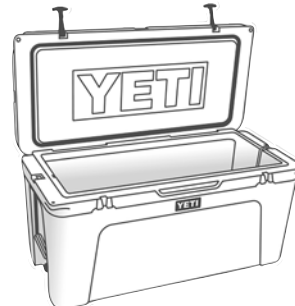

Cooler	Part No.	Price	Weight	Exterior		Interior		
				Height	Top	Height	Top	
Tundra 35								
White	13-19106	$275.00	20 lbs	15-1/2"	L 21" W 16"	10"	L 15" W 10-1/2"	
Tan	13-19107	$275.00						
Seafoam	13-22129	$249.99						
Tundra 45								
White	13-19109	$325.00	23 lbs	15-1/2"	L 25-1/2" W 16"	9-7/8"	L 19-1/2" W 10-1/2"	
Tan	13-19111	$325.00						
Tundra 65								
White	13-19117	$375.00	29 lbs	16"	L 30-1/2" W 17-1/2"	10-1/8"	L 24-1/2" W 12"	
Tan	13-19118	$375.00						
Seafoam	13-22131	$375.00						
Tundra 75								
White	13-19120	$450.00	34 lbs	18"	L 33-1/4" W 18"	12"	L 27-1/4" W 12-1/2"	
Tan	13-19121	$450.00						
Tundra 105								
White	13-19122	$500.00	36 lbs	20"	L 30-1/2" W 19-1/2"	14-1/4"	L 24-1/2" W 14"	
Tan	13-19123	$500.00						
Tundra 110								
White	13-19124	$550.00	39 lbs	20"	L 37" W 18"	13-3/4"	L 31" W 12-1/2"	
Tundra 125								
White	13-19125	$600.00	48 lbs	20"	L 40" W 19-1/2"	14-1/4"	L 34" W 14"	
Tundra 160								
White	13-19126	$750.00	54 lbs	21-1/2"	L 45" W 19-1/2"	15-1/2"	L 39" W 14"	
Tundra 210								
White	13-19127	$900.00	62 lbs	24"	L 39-3/8" W 25-1/2"	19-3/4"	L 33-3/8" W 19-5/8"	
Tundra 250								
White	13-19128	$1,000.00	70 lbs	21-1/4"	L 55" W 22-5/8"	15-1/2"	L 49" W 17"	
Tundra 350								
White	13-19129	$1,500.00	89 lbs	23-1/4"	L 63-1/4" W 24-1/2"	18-3/8"	L 57-1/4" W 18-1/2"