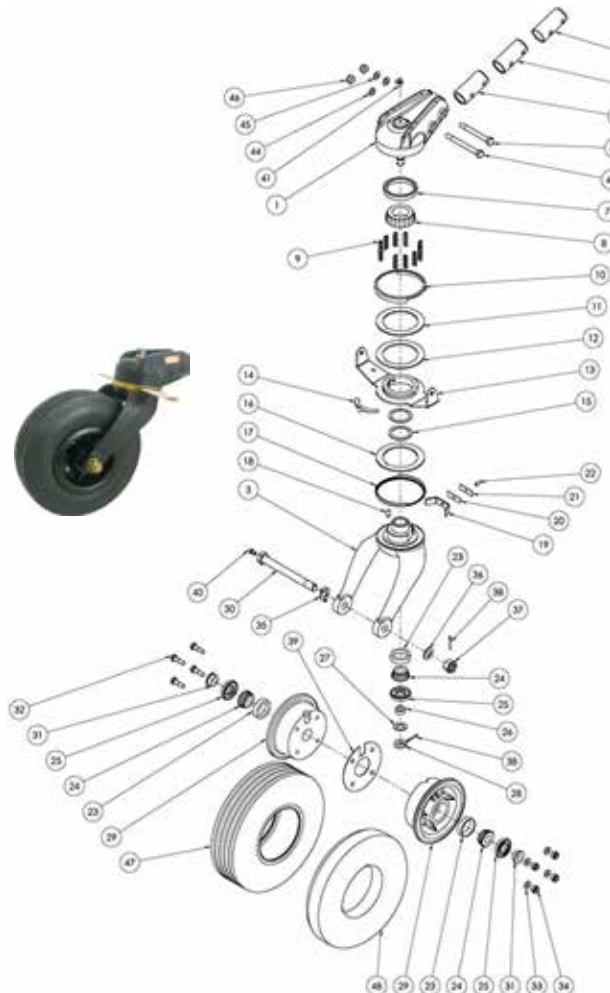

TAILWHEELS

ALASKAN BUSHWHEEL INC. 3200/3400 TAILWHEEL ASSEMBLY

The Alaskan Bushwheel Tailwheel Assembly is an FAA-PMA (PMA # PQ1557NM, Supplement 9) replacement part for the Scott 3200 assembly and parts contained therein, includes Heavy Duty Steering Arm. One Year Warranty.

ABI-3200 Standard Tailwheel Assembly(3214 Standard Arm).....	P/N 06-00836	\$1,424.00
ABI-3200-3 direct replacement for the Scott 3200-3.....	P/N 06-01313	\$1,498.00
ABI-3224A Standard Tailwheel Assembly(3214T Heavy Duty Arm)	P/N 06-00722	\$1,428.00
ABI-3200B Tailwheel Tundra Assembly.....	P/N 06-00723	\$2,337.00
ABI-3400 8" Bent Steering Arm Tailwheel.....	P/N 06-02914	\$3,241.00
ABI-350 10" Bent Steering Arm Tailwheel.....	P/N 06-02915	\$2,025.00
1154.R Baby Bushwheel.....	P/N 05-15215	\$540.00
ABI-800613-00 Pawnee 2-bolt Tailwheel Head.....	P/N 06-00820	\$459.00
ABI-2600A 4" wheel halves with 2.80x2.50x4 tire & tube mounted and ready to go.....	P/N 06-01190	\$563.00