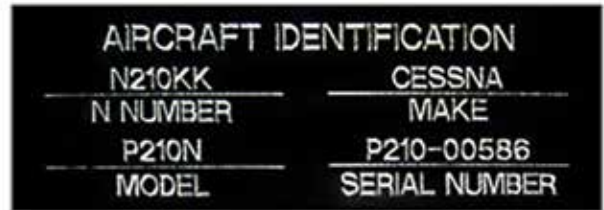

AIRCRAFT IDENTIFICATION DATA PLATES

FACTORY BUILT - Aircraft ID plate factory built made of aluminum. Not FAA Approved. Engraving included. When ordering please provide: Make, Model, S/N, N# for factory built aircraft only.
P/N 09-00447 ..... $15.50

EXPERIMENTAL ONLY - Aircraft ID plate factory built made of aluminum. Not FAA Approved. Engraving included. When ordering please provide: Make, Model, S/N, N# for factory built aircraft only.
P/N 09-40000 ..... $15.50

U.S. ARMY AIR CORP DATA PLATE

Experimental Data Plate replica - U.S. Army Air Corp. Used in many of the old liaison type airplanes from the L-3 to the L-21, as well as Boeing Stearman. P/N 05-12334 ..... $22.85

SOFT ALUMINUM DECALS

P/N 09-34200

P/N 09-34300

P/N 09-34400

P/N 09-34500

Soft Aluminum Decals Letters are 1-1/4"H X 3-3/4"L with black lettering. $4.75 ea.