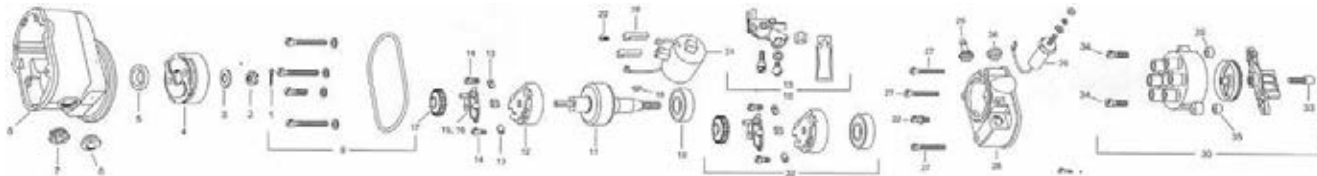

SLICK MAGNETO PARTS

6300 SERVICE PARTS LIST

No.	Description	6310	6314	6320	6324	6331	6340	6350	6351	6355	6360	Qty.	Price ea
1	Cotter pin	M2556	M2556	M2556	M2556	M2556	M2556	M2556	M2556	M2556	M2556	1	---
2	Nut, Impulse Coupling	M3019	M3019	M3019	M3019	M3019	M3019	M3019	M3019	M3019	M3019	1	---
3	Washer	M3172	M3172	M3172	M3172	-	-	-	-	-	-	1	---
4	Impulse Coupling Ass.	M3050	M3089	M3050	M3089	M3800	-	-	M3333	M3635	-	1	---
5	Oil Seal	M3062	M3062	M3062	M3062	M3331	M3331	M3331	M3331	M3331	M3331	1	---
6	Pressure Vent Plug	-	-	M3179	M3179	M3179	M3179	-	-	-	M3179	1	---
7	Air Vent	M1077	M1077	-	-	-	-	M1077	M1077	M1077	-	1	---
8	Frame	M3837	M3847	M3837	M3847	M3888	M3900	M3900	M3859	M3859	M3900	1	---
9	Gasket Pressure Kit	-	-	K3307	K3307	K3307	K3307	-	-	-	K3307	1	---
10	Ball Bearing	M3006	M3006	M3006	M3006	M3006	M3006	M3006	M3006	M3006	M3006	1	---
11	Rotor	M3047	M3093	M3047	M3093	M3792	M3801	M3117	M3327	M3416	M3117	1	---
13	Bearing Cap Clamp	M3018	M3018	M3018	M3018	M3018	M3018	M3018	M3018	M3018	M3018	2	---
14	Screw	M3221	M3221	M3221	M3221	M3221	M3221	M3221	M3221	M3221	M3221	2	---
15	Contact Pt. Kit-Primary	M3081	M3081	M3081	M3081	M3081	M3081	M3081	M3081	M3081	M3081	1	---
16	Contact Pt. Kit-Secondary	-	-	-	-	-	-	-	-	-	-	1	---
17	Rotor Gear	M3828	M3828	M3828	M3828	M3828	M3828	M3828	M3828	M3828	M3828	1	---
18	Woodruff Key	M2536	M2536	M2536	M2536	M2536	M2536	M2536	M2536	M2536	M2536	1	---
19	Coil Wedge	M3040	M3040	M3040	M3040	M3040	M3040	M3040	M3040	M3040	M3040	2	---
20	Screw	M3020	M3020	M3020	M3020	M3020	M3020	M3020	M3020	M3020	M3020	1	---
21	Coil	M3975	M3975	M3975	M3975	M3975	M3975	M3975	M3975	M3975	M3975	1	---
22	Screw	M2555	M2555	-	-	-	-	M2555	M2555	M2555	-	1	---
24	Screw	-	-	-	-	-	-	-	-	-	-	3	---
25	Pressure Tube Fitting	-	-	M3180	M3180	M1280	M1280	-	-	-	M1280	1	---
26	Air Vent with Hood	M3084	M3084	-	-	-	-	M3084	M3084	M3084	-	1	---
27	Screw	M3015	M3015	-	-	-	-	M3015	M3015	M3015	-	3	---
28	Housing, Distributor	M3902	M3902	M3902	M3902	M3902	M3902	M3902	M3902	M3902	M3902	1	---
29	Capacitor	K3984	K3984	K3984	K3984	K3984	K3984	K3984	K3984	K3984	K3984	1	---
31	Washer	M2532	M2532	-	-	-	-	M2532	M2532	M2532	-	1	---
32	Bearing Kit	K3320	K3320	K3320	K3320	K3319	K3319	K3319	K3319	K3319	K3319	1	---
33	Carbon Brush	M3215	M3215	M3215	M3215	M3215	M3215	M3215	M3215	M3215	M3215	1	---
34	Screw	M3021	M3021	M3021	M3021	M3021	M3021	M3021	M3021	M3021	M3021	2	---
35--	Spacer	M3826	M3826	M3826	M3826	M3826	M3826	M3826	M3826	M3826	M3826	2	---