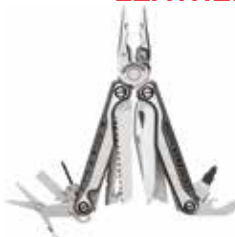

LEATHERMAN CHARGE + TTI

Lightweight and made of premium materials, this upgraded version of the original includes replaceable wire cutters. One of the more popular tools, the Charge Plus TTI is ready for jobs big and small. This practical multi-tool combines some of our most requested features with premium materials and upgraded, replaceable wire cutters. Titanium handles make the tool lightweight and strong and an ultra-sharp S30V steel knife blade resists corrosion.

Features: • Needle-nose Pliers: Perfect for holding small objects or using the pliers in tight, narrow spaces. • Regular Pliers: Conveniently hold and manipulate items. • Premium Replaceable Wire Cutters: Easily cut through regular and light-gauge wire with this replaceable, edge-retaining tool. • Premium Replaceable Hard-wire Cutters: Easily cut through electrical hard wires with this replaceable, edge-retaining tool. • Electrical Crimper: Found in the jaw of the tool and used for general purpose crimping of electrical connectors. • Wire Stripper: Safely strip multiple gauges and types of wire. • S30V Knife: This knife's premium steel has superior rust-resistance and stays sharp longer. • 420HC Serrated Knife: Cut rough materials (like rope or fiber) with this corrosion-resistant, easily maintained knife. • Saw: Quickly and easily saw through tough materials with this open-toothed tool. • Spring-action Scissors: Use one hand to quickly and easily cut through thin materials. • Cutting Hook: Safely cut tape, cord, seatbelts, and other materials. • Ruler (8 in (19 cm)): A precise measuring guide for determining length in inches or centimeters, up to 8 inches or 19 centimeters. • Can Opener: Safely and easily open canned goods in wilderness situations. • Bottle Opener: Pop the top on a favorite beverage. • Wood/Metal File: Precisely file and smooth edges on wood and metal surfaces. • Diamond-coated File: Precisely sharpen hard steel blades. • Large Bit Driver: Easily switch out full-size bits to customize your multi-tool. • Small Bit Driver: Easily switch out small double-sided bits to customize your multi-tool. • Medium Screwdriver: Tighten and loosen medium-size flathead screws .....P/N 13-21325

VISIT OUR WEBSITE TO VIEW OUR COMPLETE LISTING FOR LEATHERMAN TOOLS.

METHOD SEVEN AVIATION SUNGLASSES

METHOD SEVEN ASCENT AVIATOR FLT18 SUNGLASSES

Non-polarized for pilots, utilizing notch filtering technology. FLT lenses weigh in at 30% less than our SKY lenses. Medium tint and a VLT of 18% makes them a great choice for general and mixed conditions.

Specifications: • Eye Width: 58mm • Bridge Width: 14mm • Temple Length: 140mm • Base Curve: Base 6 .....P/N 13-24364

METHOD SEVEN ASCENT AVIATOR SKY 18 SUNGLASSES

SKY mineral glass lenses define the pinnacle of contrast and clarity. The SKY18™ has a medium VLT of 18%, making it a perfect choice for mixed conditions.