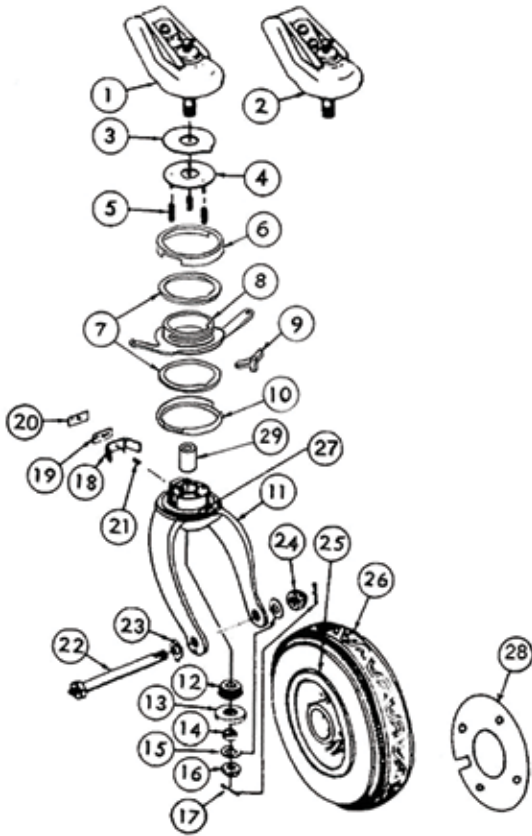

TAILWHEELS

REPLACEMENT PARTS FOR SCOTT 3200 TAILWHEEL

The Scott Model 3200 tailwheel, with 8" pneumatic tire, is designed to give years of trouble-free service. The swivel mechanism is sealed to keep out water, sand and mud. Grease fittings are provided for lubrication. Bracket fits 1-3/4" wide tailwheel leaf spring. Wt. 7-1/2 lbs. Attaching hardware not furnished.

Item No.	Description	No Req'd	Part No.	Price
2	Bracket Assembly ABI-800613	1	06-01291	\$472.00
3	Washer, Thrust	1	3207	\$7.55
4	Thrust Plate Ass'y	1	3234	\$45.85
5	Spring, Compression	5	3233	\$5.65
6	Dust Cap	1	3235-2	\$38.50
7	Washer, Thrust	2	3206	\$20.50
8	Arm Assembly	1	3214	\$320.00
9	Pawl	1	3219	\$41.85
10	Dust Cap	1	3235-1	\$39.60
11	Fork Assembly, ABI-3244K	1	06-00736	\$413.00
12	Cone Bearing	1	13286	\$84.85
13	Retainer, Grease	1	1863	\$11.80
14	Spacer	1	2504-1	\$22.75
15	Washer, AN960-816	2	AN960-816	\$0.10
16	Nut, Shear AN320-8	1	AN320-8	\$2.27
17	Pin, Cotter	2	18482	\$0.23
18	Spring	1	3222	\$15.55
19	Spacer	1	3258	\$3.90
20	Spacer	1	3258-1	\$3.65
21	Pin	1	3257	\$12.50
22	Axle Ass'y	1	3236	\$59.80
23	Washer, Lock	1	3225	\$8.95
24	Nut, Castle, AN310-8	1	AN310-8	\$4.90
25	Wheel Assembly, ABI-3244-00		06-00745	\$179.85
27	Pin, 3226	1	3226	\$11.85
28	Gasket	1	2602	\$6.95
29	Bushing	1	3205	\$32.55
--	Adapter D306-007	1	05-09044	\$18.55

Item No.	Part No.	Description	8" Assembly P/N 2600	10" Assembly P/N 3245-1	Price Each
1	3227	Spacer	2	2	\$33.85
2	1863	Retainer, Grease	2	2	\$11.80
3	1862	Spacer	2	2	\$13.75
4	13286	Bearing Cone (A-4050)	2	2	\$84.85
5	13287	Bearing Cup (A-4138)	2	2	\$82.75
6	18438	Bolt	4	4	\$0.23
7	33478-202	Nut, Self Locking	4	4	\$0.19
9	2602	Gasket	1	1	\$6.95
10	3228	8" Tire	1		\$76.75
11	06-08100	10" Tire		1	\$87.75
12	3223	8" Tube	1		\$38.50
13	3247	10" Tube		1	\$44.60