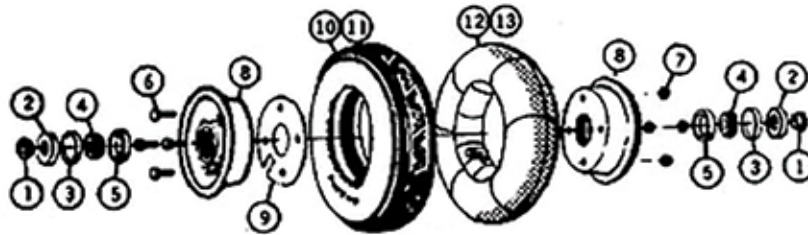

TAILWHEELS

REPLACEMENT PARTS FOR SCOTT 3200 TAILWHEEL

The Scott Model 3200 tailwheel, with 8" pneumatic tire, is designed to give years of trouble-free service. The swivel mechanism is sealed to keep out water, sand and mud. Grease fittings are provided for lubrication. Bracket fits 1-3/4" wide tailwheel leaf spring. Wt. 7-1/2 lbs. Attaching hardware not furnished.

Item No.	Description	No Req'd	Part No.	Price
2	Bracket Assembly ABI-800613	1	06-01291	\$472.00
3	Washer, Thrust	1	3207	\$7.55
4	Thrust Plate Ass'y	1	3234	\$45.85
5	Spring, Compression	5	3233	\$5.65
6	Dust Cap	1	3235-2	\$38.50
7	Washer, Thrust	2	3206	\$20.50
8	Arm Assembly	1	3214	\$320.00
9	Pawl	1	3219	\$41.85
10	Dust Cap	1	3235-1	\$39.60
11	Fork Assembly, ABI-3244K	1	06-00736	\$413.00
12	Cone Bearing	1	13286	\$84.85
13	Retainer, Grease	1	1863	\$11.80
14	Spacer	1	2504-1	\$22.75
15	Washer, AN960-816	2	AN960-816	\$0.10
16	Nut, Shear AN320-8	1	AN320-8	\$2.27
17	Pin, Cotter	2	18482	\$0.23
18	Spring	1	3222	\$15.55
19	Spacer	1	3258	\$3.90
20	Spacer	1	3258-1	\$3.65
21	Pin	1	3257	\$12.50
22	Axle Ass'y	1	3236	\$59.80
23	Washer, Lock	1	3225	\$8.95
24	Nut, Castle, AN310-8	1	AN310-8	\$4.90
25	Wheel Assembly, ABI-3244-00		06-00745	\$179.85
27	Pin, 3226	1	3226	\$11.85
28	Gasket	1	2602	\$6.95
29	Bushing	1	3205	\$32.55
--	Adapter D306-007	1	05-09044	\$18.55

LG

SCOTT MODEL 2600 8-INCH PNEUMATIC TIRE

The Model 2600 8" pneumatic tire and wheel assembly is used on the 3200, 3250, 3400 and 3425 Series tailwheel assemblies. The Model 3245-1 10" pneumatic tire and wheel assembly is used on the 3425 & 3450 Series tailwheel assemblies. Total Wt. 3 lbs. 13 oz.